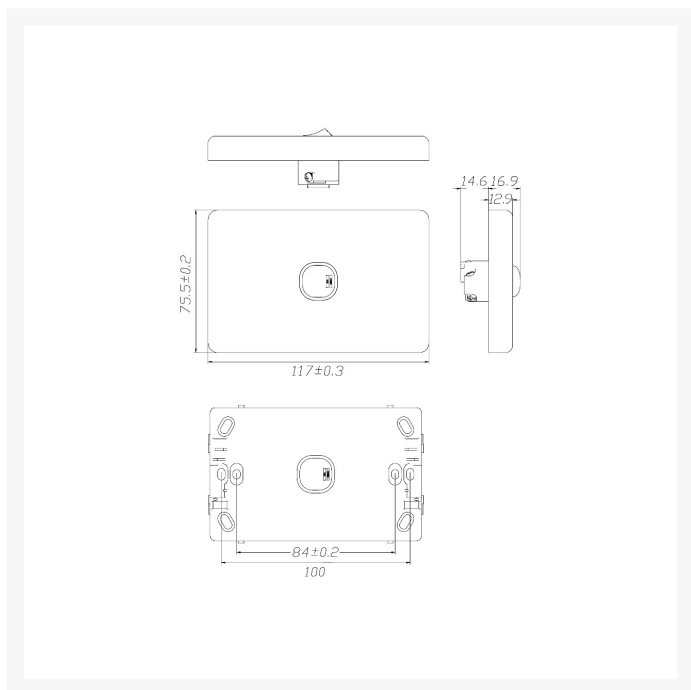

4C | Classic 2 Gang Switch 250V 16AX - Horizontal - 10 Pack with 10 FREE C-Clips

Product Images