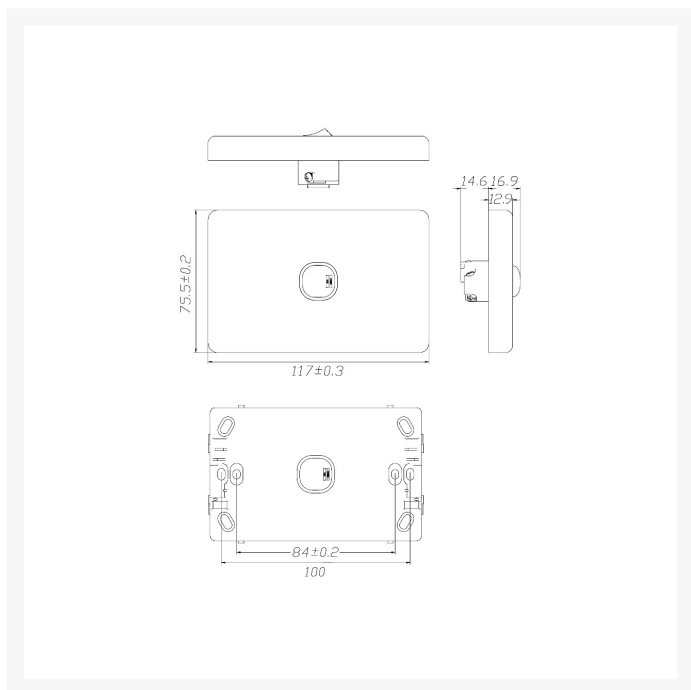

4C | Classic 1 Gang Switch 250V 16AX - Horizontal - 10 Pack with 10 FREE C-Clips

Product Images

4C | Classic 1 Gang Switch 250V 16AX - Horizontal - 10 Pack with 10 FREE C-Clips

The 4Cabling Classic Switch Series offers high-quality, standard-size switches, available in both vertical and horizontal formats, with up to six switches.

SPECIFICATIONS

QUANTITY IN PACK	10
COLOUR	White
PLATE SIZE	75.5 x 117 x 12.9mm
PLATE THICKNESS	12.9mm
MATERIAL	Polycarbonate
ORIENTATION	Horizontal
SUPPLY VOLTAGE	250V 16AX
MOUNTING CENTRE DISTANCE	84mm
TERMINAL SIZE	4 x 1.5mm ² cabling with 4.1mm ² bore
CERTIFICATION	SAA
COMPLIANCES	AS/NZS 3133, AS/NZS 3100
WARRANTY	Lifetime