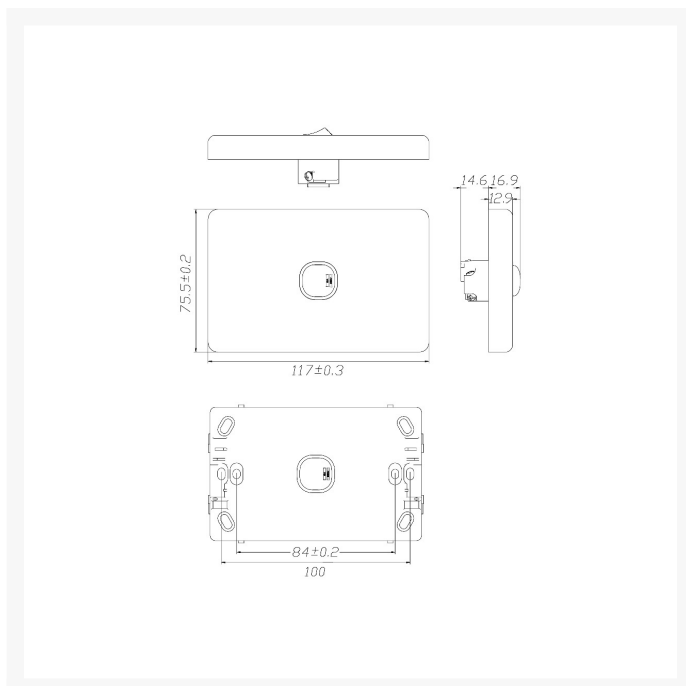

4C | Classic 6 Gang Switch 250V 16AX - Horizontal

Product Images

Description

4C | Classic 6 Gang Switch 250V 16AX - Horizontal

The 4Cabling Classic Switch Series offers high-quality, standard-size switches, available in both vertical and horizontal formats, with up to six switches.

SPECIFICATIONS

QUANTITY IN PACK	1
COLOUR	White
PLATE SIZE	75.5 x 117 x 12.9mm
PLATE THICKNESS	12.9mm
MATERIAL	Polycarbonate
ORIENTATION	Horizontal
SUPPLY VOLTAGE	250V 16AX
MOUNTING CENTRE DISTANCE	84mm
TERMINAL SIZE	4 x 1.5mm ² cabling with 4.1mm ² bore
CERTIFICATION	SAA
COMPLIANCES	AS/NZS 3133, AS/NZS 3100
WARRANTY	Lifetime