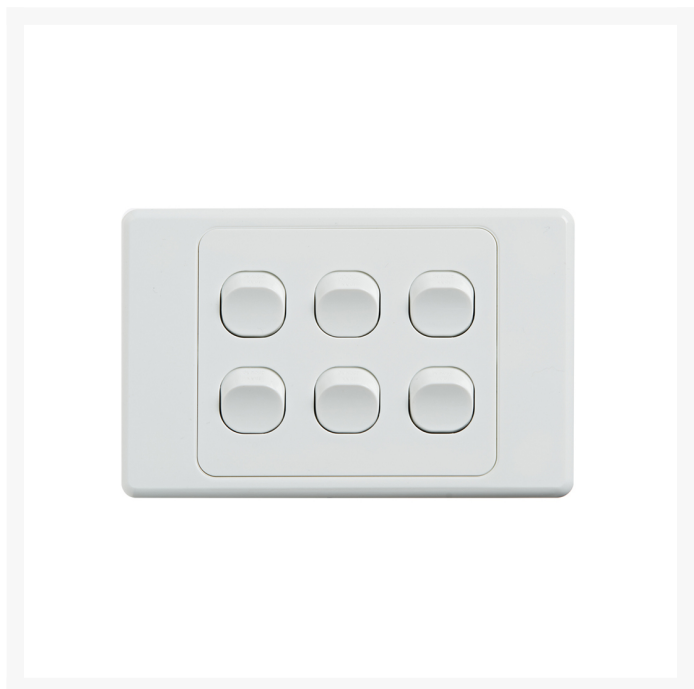

## 4C | Ultima 6 Gang Switch 250V 16AX - Horizontal - 10 Pack with 10 FREE C-Clips

### Product Images

# 4C | Ultima 6 Gang Switch 250V 16AX - Horizontal - 10 Pack with 10 FREE C-Clips

The 4Cabling Ultima Switch Series is available with up to six switches in vertical or horizontal formats, boasting a unique design that complements a range of decors.

## SPECIFICATIONS

<b>QUANTITY IN PACK</b>	10
<b>COLOUR</b>	White
<b>PLATE SIZE</b>	73.6 x 117 x 12.9mm
<b>PLATE THICKNESS</b>	12.9mm
<b>MATERIAL</b>	Polycarbonate
<b>ORIENTATION</b>	Horizontal
<b>SUPPLY VOLTAGE</b>	250V 16AX
<b>MOUNTING CENTRE DISTANCE</b>	84mm
<b>TERMINAL SIZE</b>	4 x 1.5mm <sup>2</sup> cabling with 4.1mm <sup>2</sup> bore
<b>CERTIFICATION</b>	SAA
<b>COMPLIANCES</b>	AS/NZS 3133, AS/NZS 3100
<b>WARRANTY</b>	Lifetime