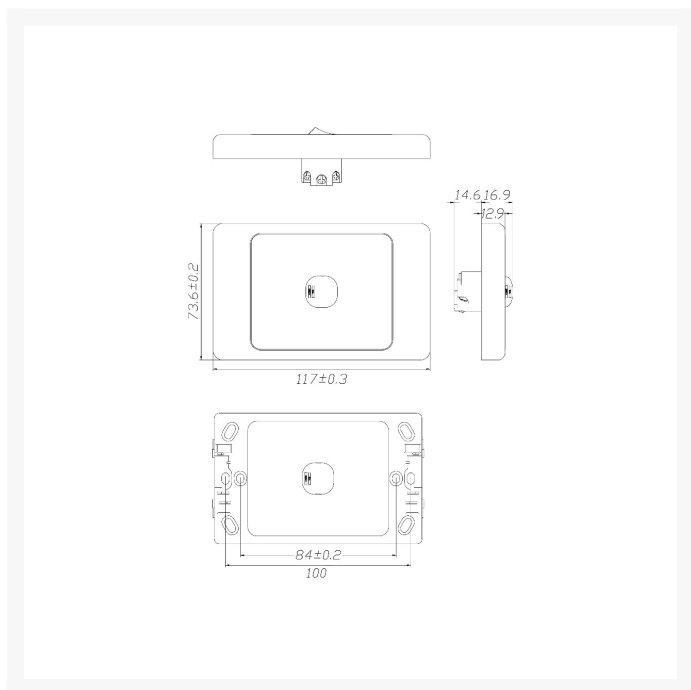

4C | Ultima 6 Gang Switch 250V 16AX - Horizontal - 10 Pack with 10 FREE C-Clips

Product Images