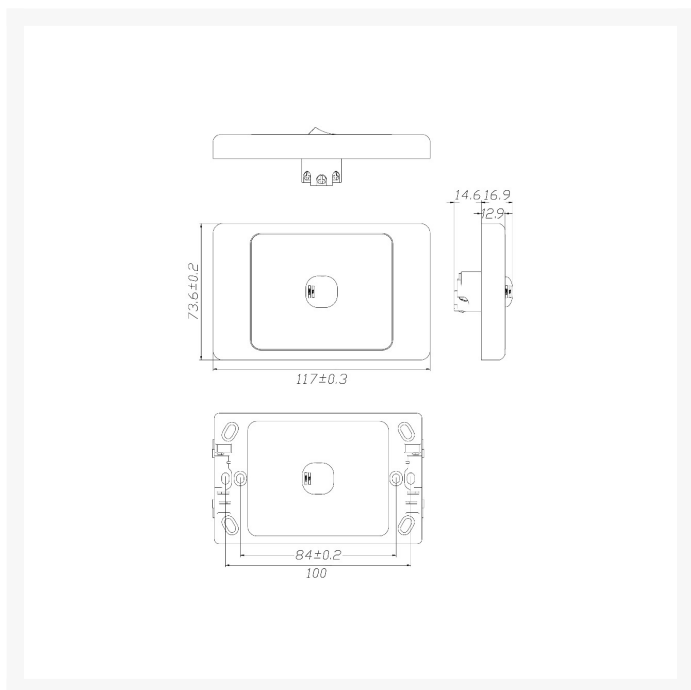

4C | Ultima 6 Gang Switch 250V 16AX - Vertical - 10 Pack with 10 FREE C-Clips

Product Images

Description

4C | Ultima 6 Gang Switch 250V 16AX - Vertical - 10 Pack with 10 FREE C-Clips

The 4Cabling Ultima Switch Series is available with up to six switches in vertical or horizontal formats, boasting a unique design that complements a range of decors.

SPECIFICATIONS

QUANTITY IN PACK	10
COLOUR	White
PLATE SIZE	73.6 x 117 x 12.9mm
PLATE THICKNESS	12.9mm
MATERIAL	Polycarbonate
ORIENTATION	Vertical
SUPPLY VOLTAGE	250V 16AX
MOUNTING CENTRE DISTANCE	84mm
TERMINAL SIZE	4 x 1.5mm ² cabling with 4.1mm ² bore
CERTIFICATION	SAA
COMPLIANCES	AS/NZS 3133, AS/NZS 3100
WARRANTY	Lifetime