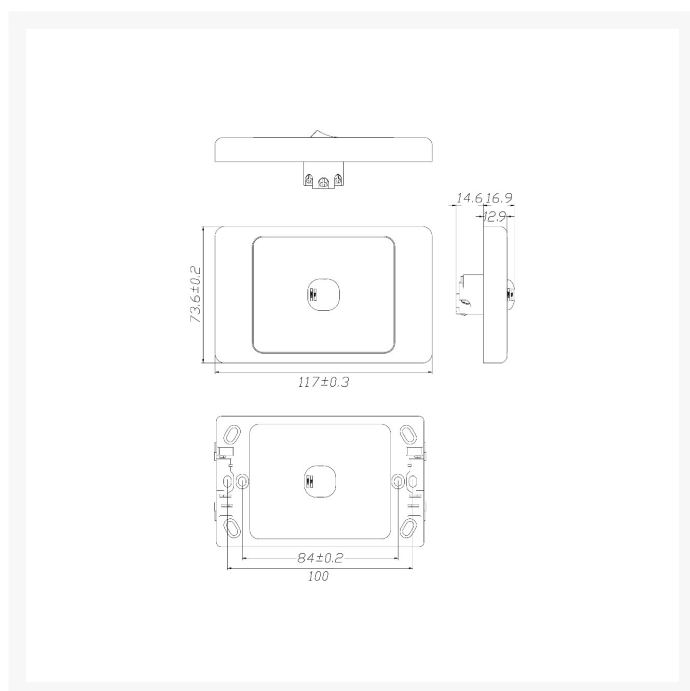

4C | Ultima 5 Gang Switch 250V 16AX - Vertical - 10 Pack with 10 FREE C-Clips

Product Images