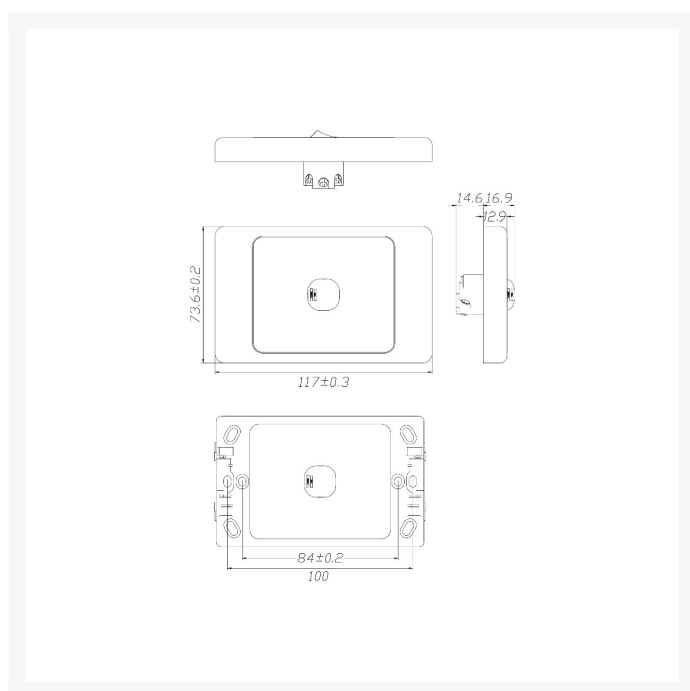

4C | Ultima 4 Gang Switch 250V 16AX - Vertical - 10 Pack with 10 FREE C-Clips

Product Images

Description

4C | Ultima 4 Gang Switch 250V 16AX - Vertical - 10 Pack with 10 FREE C-Clips

The 4Cabling Ultima Switch Series is available with up to six switches in vertical or horizontal formats, boasting a unique design that complements a range of decors.

SPECIFICATIONS

QUANTITY IN PACK	10
COLOUR	White
PLATE SIZE	73.6 x 117 x 12.9mm
PLATE THICKNESS	12.9mm
MATERIAL	Polycarbonate
ORIENTATION	Vertical
SUPPLY VOLTAGE	250V 16AX
MOUNTING CENTRE DISTANCE	84mm
TERMINAL SIZE	4 x 1.5mm ² cabling with 4.1mm ² bore
CERTIFICATION	SAA
COMPLIANCES	AS/NZS 3133, AS/NZS 3100
WARRANTY	Lifetime