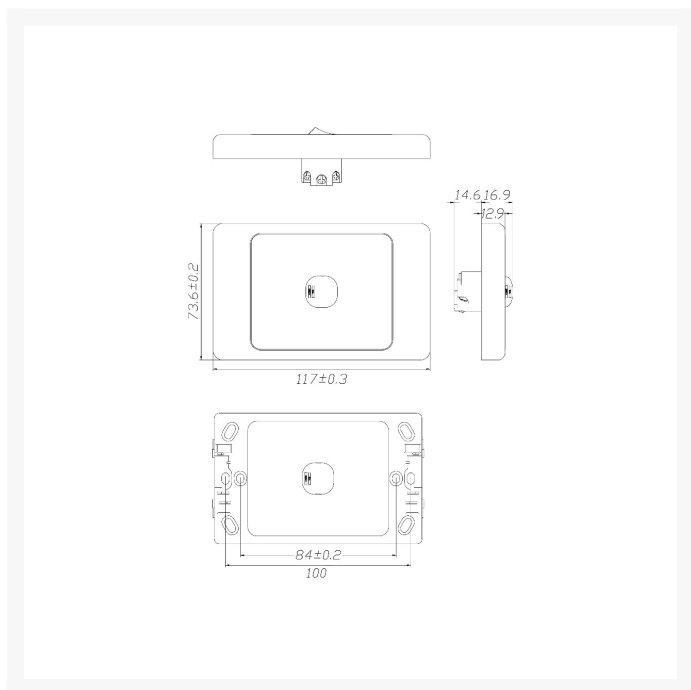

4C | Ultima 3 Gang Switch 250V 16AX - Vertical - 10 Pack with 10 FREE C-Clips

Product Images

Description

4C | Ultima 3 Gang Switch 250V 16AX - Vertical - 10 Pack with 10 FREE C-Clips

The 4Cabling Ultima Switch Series is available with up to six switches in vertical or horizontal formats, boasting a unique design that complements a range of decors.

SPECIFICATIONS

QUANTITY IN PACK	10
COLOUR	White
PLATE SIZE	73.6 x 117 x 12.9mm
PLATE THICKNESS	12.9mm
MATERIAL	Polycarbonate
ORIENTATION	Vertical
SUPPLY VOLTAGE	250V 16AX
MOUNTING CENTRE DISTANCE	84mm
TERMINAL SIZE	4 x 1.5mm ² cabling with 4.1mm ² bore
CERTIFICATION	SAA
COMPLIANCES	AS/NZS 3133, AS/NZS 3100
WARRANTY	Lifetime