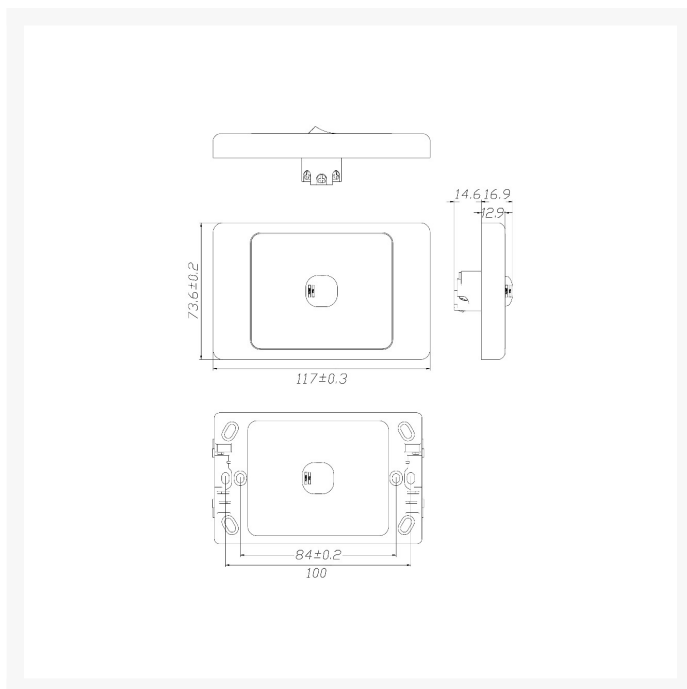

4C | Ultima 6 Gang Switch 250V 16AX - Vertical

Product Images