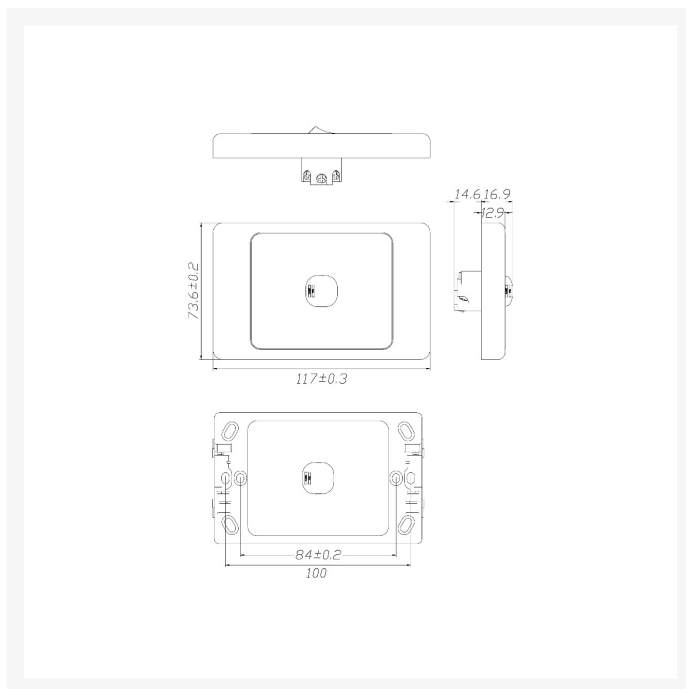

4C | Ultima 4 Gang Switch 250V 16AX - Vertical

Product Images

Description

4C | Ultima 4 Gang Switch 250V 16AX - Vertical

The 4Cabling Ultima Switch Series is available with up to six switches in vertical or horizontal formats, boasting a unique design that complements a range of decors.

SPECIFICATIONS

QUANTITY IN PACK	1
COLOUR	White
PLATE SIZE	73.6 x 117 x 12.9mm
PLATE THICKNESS	12.9mm
MATERIAL	Polycarbonate
ORIENTATION	Vertical
SUPPLY VOLTAGE	250V 16AX
MOUNTING CENTRE DISTANCE	84mm
TERMINAL SIZE	4 x 1.5mm ² cabling with 4.1mm ² bore
CERTIFICATION	SAA
COMPLIANCES	AS/NZS 3133, AS/NZS 3100
WARRANTY	Lifetime