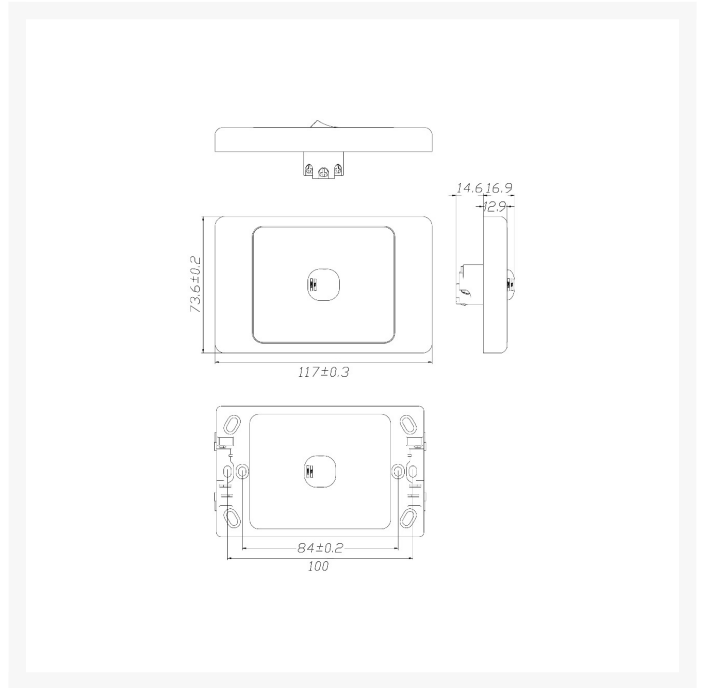

4C | Ultima 1 Gang Switch 250V 16AX | Vertical

Product Images

Description

4Cabling | Ultima 1 Gang Switch 250V 16AX | Vertical

Upgrade your electrical fittings with the 4Cabling Ultima 1 Gang Switch, featuring a sleek vertical design to seamlessly blend into any interior setting.

FEATURES

- High-quality standard-size switches
- Reliable Polycarbonate construction
- 250V 16AX supply voltage for standard applications
- Mounting centre distance of 84mm for easy installation
- SAA certified and compliant with AS/NZS 3133 and AS/NZS 3100 standards

SPECIFICATIONS

- **Qty In Pack:** 1
- **Colour:** White
- **Gang:** 1
- **Plate Size:** 73.6 x 117 x 12.9mm
- **Plate Thickness:** 12.9mm
- **Material:** Polycarbonate
- **Orientation:** Vertical
- **Supply Voltage:** 250V 16AX
- **Mounting Centre Distance:** 84mm
- **Terminal Size:** 4 x 1.5mm² cabling with 4.1mm² bore
- **Certification:** SAA
- **Compliances:** AS/NZS 3133, AS/NZS 3100