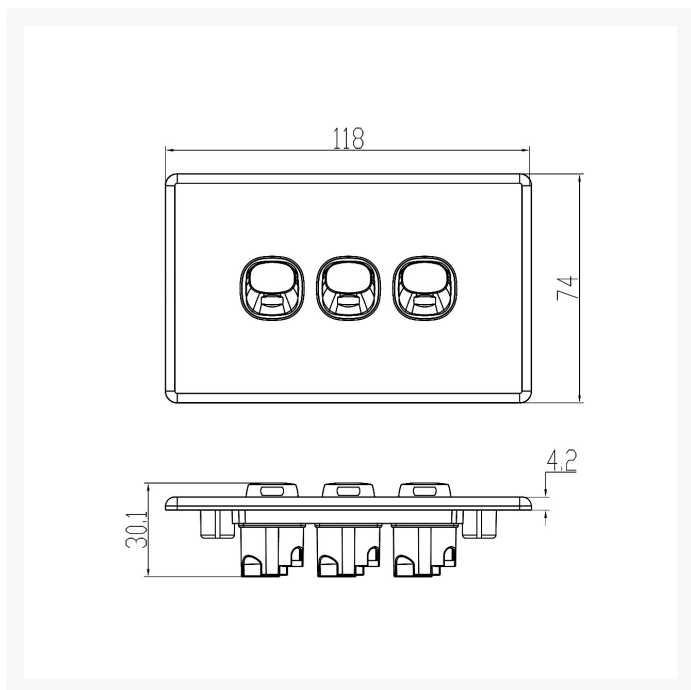

4C | Elegant Wall Switch 6 Gang 250V 16A - Vertical - 10 Pack with 10 FREE C-Clips

Product Images

Description

4C | Elegant Wall Switch 6 Gang 250V 16A - Vertical - 10 Pack with 10 FREE C-Clips

4Cabling Elegant Switches offer up to six switches in vertical and horizontal formats, in a stylish, streamlined design.

SPECIFICATIONS

QUANTITY IN PACK	10
COLOUR	White
PLATE SIZE	74 x 118 x 4.2mm
PLATE THICKNESS	4.2mm
MATERIAL	Polycarbonate
ORIENTATION	Vertical
SUPPLY VOLTAGE	250V 16A
MOUNTING CENTRE DISTANCE	84mm
TERMINAL SIZE	4 x 1.5mm ² cabling with 4.1mm ² bore
CERTIFICATION	SAA
COMPLIANCES	AS/NZS 3133, AS/NZS 3100
WARRANTY	Lifetime