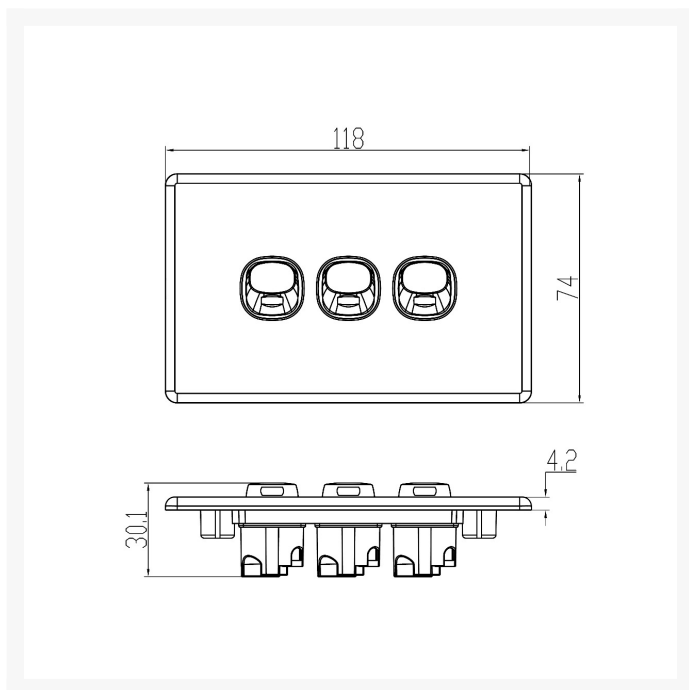

4C | Elegant Wall Switch 5 Gang 250V 16A - Vertical - 10 Pack with 10 FREE C-Clips

Product Images

Description

4C | Elegant Wall Switch 5 Gang 250V 16A - Vertical - 10 Pack with 10 FREE C-Clips

4Cabling Elegant Switches offer up to six switches in vertical and horizontal formats, in a stylish, streamlined design.

SPECIFICATIONS

QUANTITY IN PACK	10
COLOUR	White
PLATE SIZE	74 x 118 x 4.2mm
PLATE THICKNESS	4.2mm
MATERIAL	Polycarbonate
ORIENTATION	Vertical
SUPPLY VOLTAGE	250V 16A
MOUNTING CENTRE DISTANCE	84mm
TERMINAL SIZE	4 x 1.5mm ² cabling with 4.1mm ² bore
CERTIFICATION	SAA
COMPLIANCES	AS/NZS 3133, AS/NZS 3100
WARRANTY	Lifetime