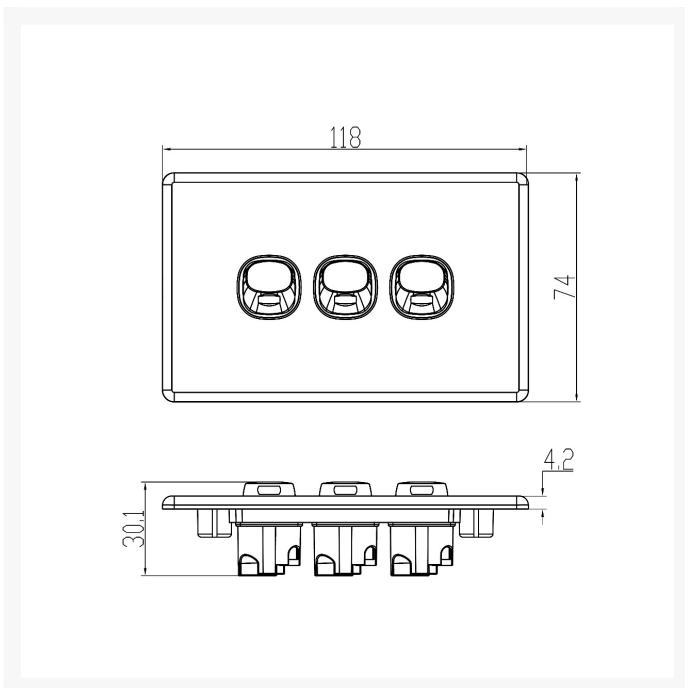

4C | Elegant Wall Switch 4 Gang 250V 16A | Vertical | 10 Pack with 10 FREE C-Clips

Product Images

Description

4Cabling | Elegant Wall Switch 4 Gang 250V 16A | Vertical | 10 Pack with 10 FREE C-Clips

Elevate your space with the 4Cabling Elegant Wall Switch 4 Gang! Designed for both style and functionality, this vertical switch boasts a sleek white finish and a durable polycarbonate construction.

With a supply voltage of 250V and 16A, this switch delivers reliable performance for all your electrical needs. Its compact plate size of 74 x 118 x 4.2mm and mounting center distance of 84mm ensure a seamless installation.

SPECIFICATIONS

- **Qty In Pack:** 10
- **Colour:** White
- **Plate Size:** 74 x 118 x 4.2mm
- **Plate Thickness:** 4.2mm
- **Material:** Polycarbonate
- **Orientation:** Vertical
- **Supply Voltage:** 250V 16A
- **Mounting Centre Distance:** 84mm
- **Terminal Size:** 4 x 1.5mm² cabling with 4.1mm² bore
- **Certification:** SAA
- **Compliances:** AS/NZS 3133, AS/NZS 3100