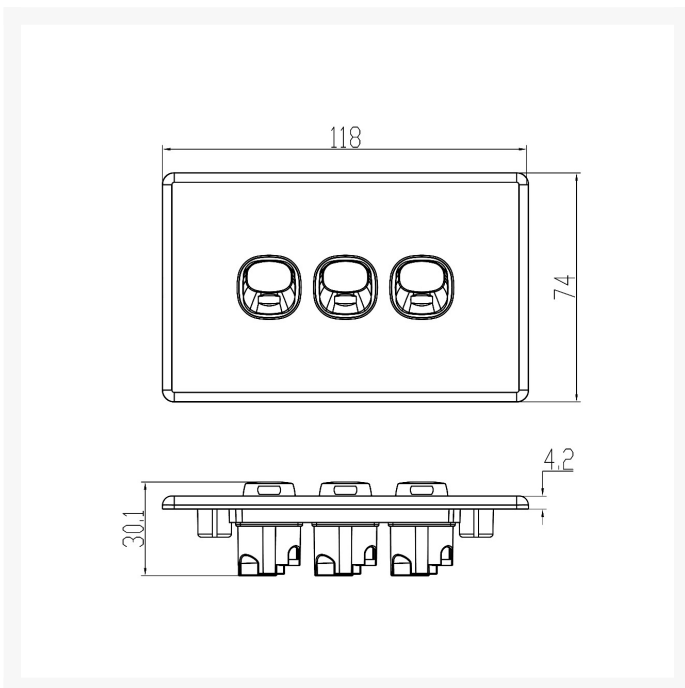

4C | Elegant Wall Switch 3 Gang 250V 16A | Vertical | 10 Pack with 10 FREE C-Clips

Product Images