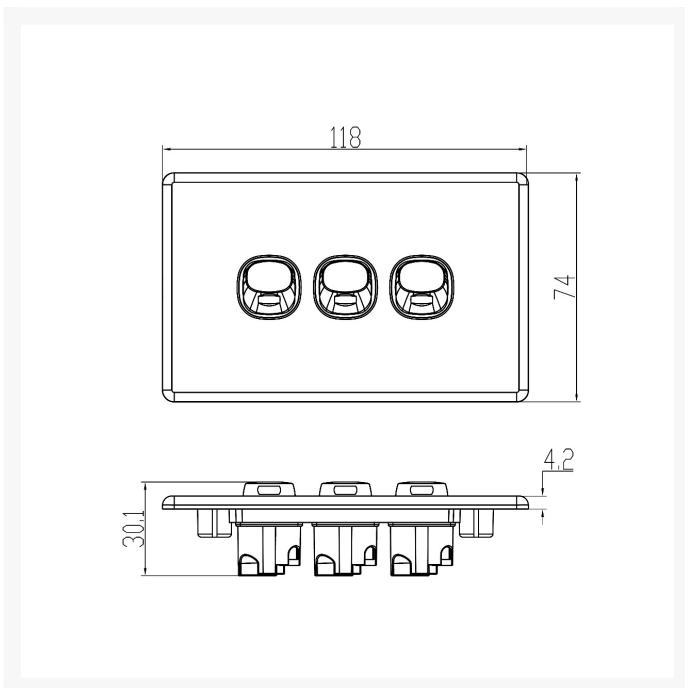

4C | Elegant Wall Switch 2 Gang 250V 16A | Vertical | 10 Pack with 10 FREE C-Clips

Product Images

Description

4Cabling | Elegant Wall Switch 2 Gang 250V 16A | Vertical | 10 Pack with 10 FREE C-Clips

Elevate your space with the 4Cabling Elegant Wall Switch 2 Gang! Designed for both style and functionality, this vertical switch boasts a sleek white finish and a durable polycarbonate construction.

With a supply voltage of 250V and 16A, this switch delivers reliable performance for all your electrical needs. Its compact plate size of 74 x 118 x 4.2mm and mounting center distance of 84mm ensure a seamless installation.

SPECIFICATIONS

- **Qty In Pack:** 10
- **Colour:** White
- **Plate Size:** 74 x 118 x 4.2mm
- **Plate Thickness:** 4.2mm
- **Material:** Polycarbonate
- **Orientation:** Vertical
- **Supply Voltage:** 250V 16A
- **Mounting Centre Distance:** 84mm
- **Terminal Size:** 4 x 1.5mm² cabling with 4.1mm² bore
- **Certification:** SAA
- **Compliances:** AS/NZS 3133, AS/NZS 3100