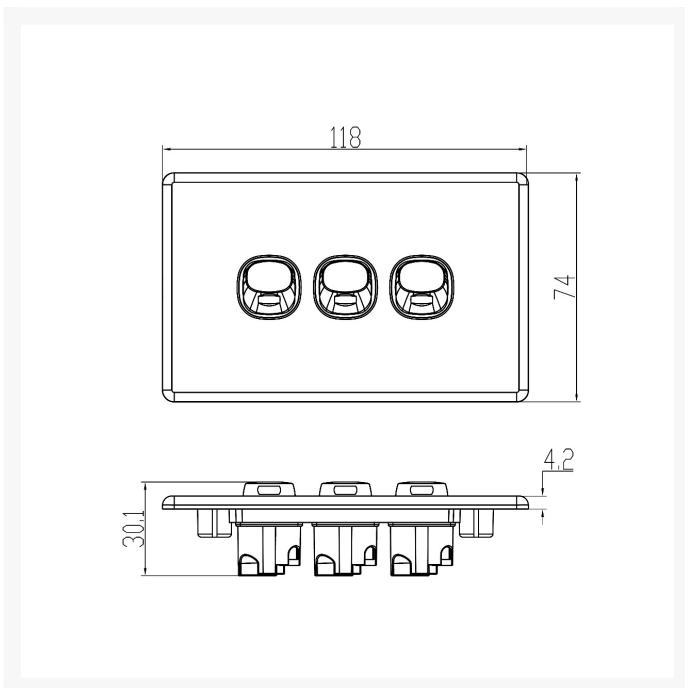

4C | Elegant Wall Switch 1 Gang 250V 16A | Vertical | 10 Pack with 10 FREE C-Clips

Product Images

Description

4Cabling | Elegant Wall Switch 1 Gang 250V 16A | Vertical | 10 Pack with 10 FREE C-Clips

Elevate your space with the 4Cabling Elegant Wall Switch 1 Gang! Designed for both style and functionality, this vertical switch boasts a sleek white finish and a durable polycarbonate construction.

With a supply voltage of 250V and 16A, this switch delivers reliable performance for all your electrical needs. Its compact plate size of 74 x 118 x 4.2mm and mounting center distance of 84mm ensure a seamless installation.

SPECIFICATIONS

- **Qty In Pack:** 10
- **Colour:** White
- **Plate Size:** 74 x 118 x 4.2mm
- **Plate Thickness:** 4.2mm
- **Material:** Polycarbonate
- **Orientation:** Vertical
- **Supply Voltage:** 250V 16A
- **Mounting Centre Distance:** 84mm
- **Terminal Size:** 4 x 1.5mm² cabling with 4.1mm² bore
- **Certification:** SAA
- **Compliances:** AS/NZS 3133, AS/NZS 3100