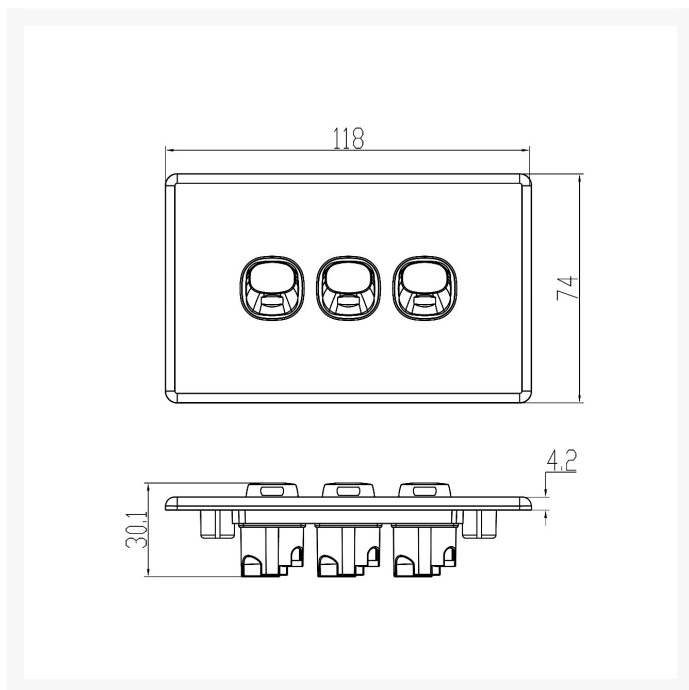

4C | Elegant Wall Switch 6 Gang 250V 16A - Horizontal - 10 Pack with 10 FREE C-Clips

Product Images

Description

4C | Elegant Wall Switch 6 Gang 250V 16A - Horizontal - 10 Pack with 10 FREE C-Clips

4Cabling Elegant Switches offer up to six switches in vertical and horizontal formats, in a stylish, streamlined design.

SPECIFICATIONS

QUANTITY IN PACK	10
COLOUR	White
PLATE SIZE	74 x 118 x 4.2mm
PLATE THICKNESS	4.2mm
MATERIAL	Polycarbonate
ORIENTATION	Horizontal
SUPPLY VOLTAGE	250V 16A
MOUNTING CENTRE DISTANCE	84mm
TERMINAL SIZE	4 x 1.5mm ² cabling with 4.1mm ² bore
CERTIFICATION	SAA
COMPLIANCES	AS/NZS 3133, AS/NZS 3100
WARRANTY	Lifetime