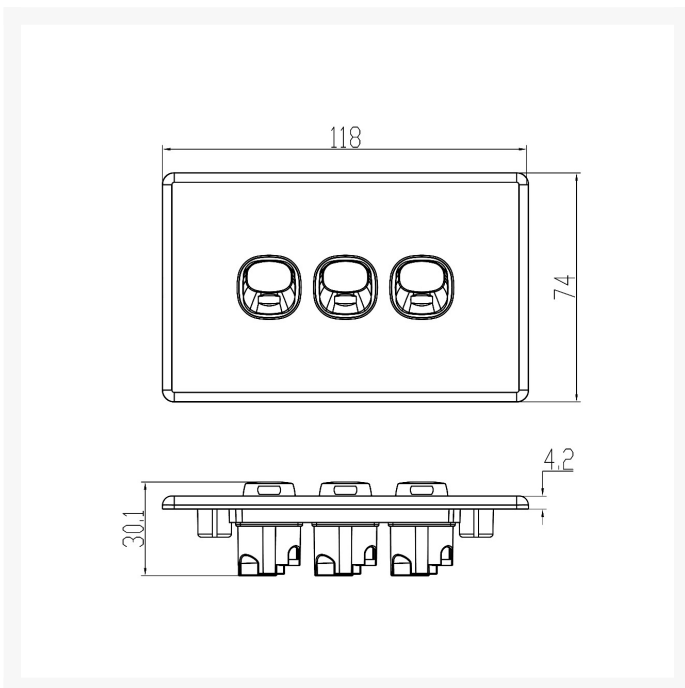

4C | Elegant Wall Switch 4 Gang 250V 16A | Horizontal | 10 Pack with 10 FREE C-Clips

Product Images