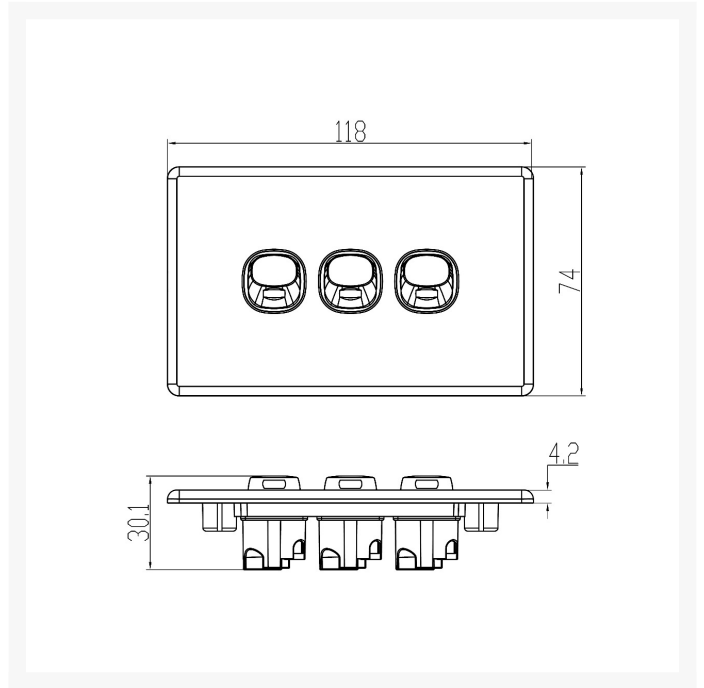

4C | Elegant Wall Switch 6 Gang 250V 16A | Vertical

Product Images

Description

4Cabling | Elegant Wall Switch 6 Gang 250V 16A | Vertical

Elevate your space with the 4Cabling Elegant Wall Switch 6 Gang! Designed for both style and functionality, this vertical switch boasts a sleek white finish and a durable polycarbonate construction.

With a supply voltage of 250V and 16A, this switch delivers reliable performance for all your electrical needs. Its compact plate size of 74 x 118 x 4.2mm and mounting center distance of 84mm ensure a seamless installation.

SPECIFICATIONS

- **Qty In Pack:** 1
- **Colour:** White
- **Plate Size:** 74 x 118 x 4.2mm
- **Plate Thickness:** 4.2mm
- **Material:** Polycarbonate
- **Orientation:** Vertical
- **Supply Voltage:** 250V 16A
- **Mounting Centre Distance:** 84mm
- **Terminal Size:** 4 x 1.5mm² cabling with 4.1mm² bore
- **Certification:** SAA
- **Compliances:** AS/NZS 3133, AS/NZS 3100