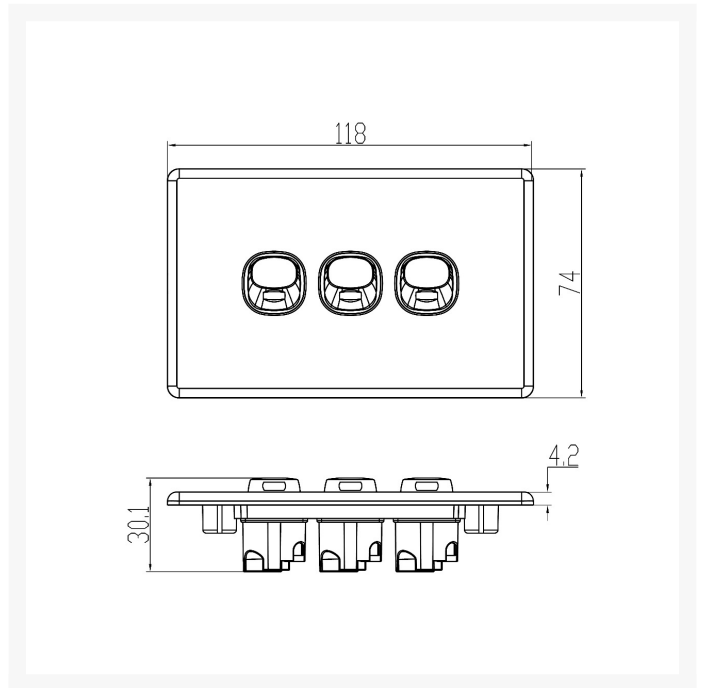

4C | Elegant Wall Switch 4 Gang 250V 16A | Vertical

Product Images