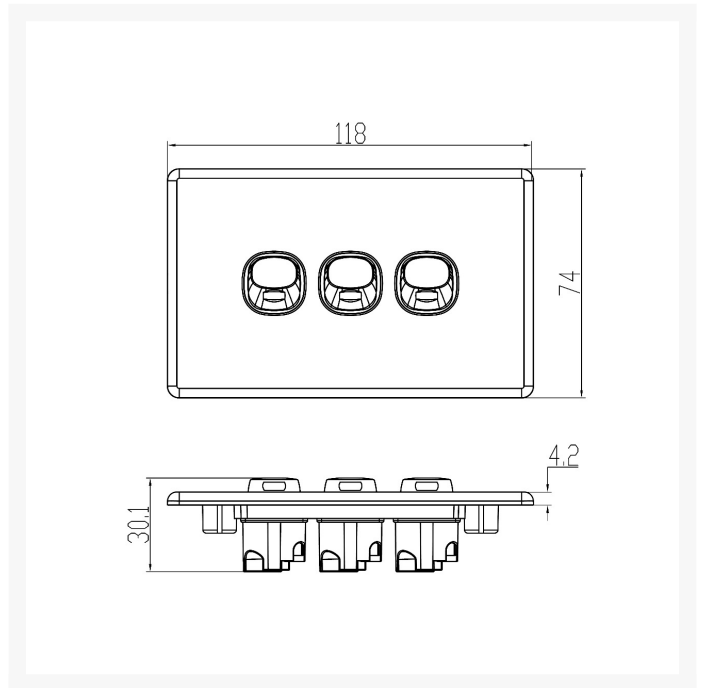

4C | Elegant Wall Switch 2 Gang 250V 16A | Vertical

Product Images

Description

4Cabling | Elegant Wall Switch 2 Gang 250V 16A | Vertical

Elevate your space with the 4Cabling Elegant Wall Switch 2 Gang! Designed for both style and functionality, this vertical switch boasts a sleek white finish and a durable polycarbonate construction.

With a supply voltage of 250V and 16A, this switch delivers reliable performance for all your electrical needs. Its compact plate size of 74 x 118 x 4.2mm and mounting center distance of 84mm ensure a seamless installation.

SPECIFICATIONS

- **Qty In Pack:** 1
- **Colour:** White
- **Plate Size:** 74 x 118 x 4.2mm
- **Plate Thickness:** 4.2mm
- **Material:** Polycarbonate
- **Orientation:** Vertical
- **Supply Voltage:** 250V 16A
- **Mounting Centre Distance:** 84mm
- **Terminal Size:** 4 x 1.5mm² cabling with 4.1mm² bore
- **Certification:** SAA
- **Compliances:** AS/NZS 3133, AS/NZS 3100