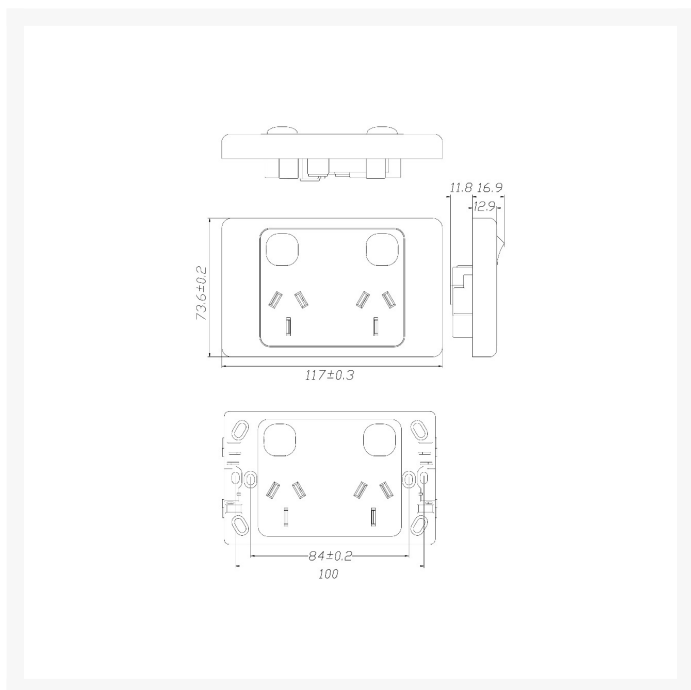

4C | Ultima Double Power Point 250V 10A with 16AX Extra Switch - Vertical - 10 Pack with 10 FREE C-Clips

Product Images

Description

4C | Ultima Double Power Point 250V 10A with 16AX Extra Switch - Vertical - 10 Pack with 10 FREE C-Clips

The 4Cabling Ultima Power Point Series comprises strong, long-lasting, general purpose outlets that add flair to your interiors.

SPECIFICATIONS

QUANTITY IN PACK	10
COLOUR	White
PLATE SIZE	73.6 x 117 x 12.9mm
PLATE THICKNESS	12.9mm
MATERIAL	Polycarbonate
ORIENTATION	Vertical
SUPPLY VOLTAGE	250V 10A
MOUNTING CENTRE DISTANCE	84mm
TERMINAL SIZE	16mm ² accommodates 4 x 2.5mm cables
CERTIFICATION	SAA
COMPLIANCES	AS/NZS 3112, AS/NZS 3100
WARRANTY	Lifetime