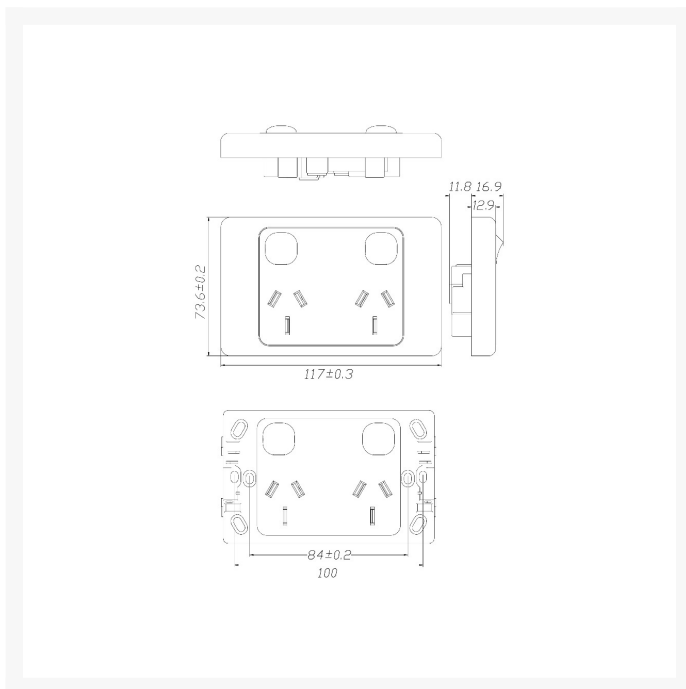

4C | Ultima Double Power Point 250V 10A with 16AX Extra Switch - Vertical

Product Images