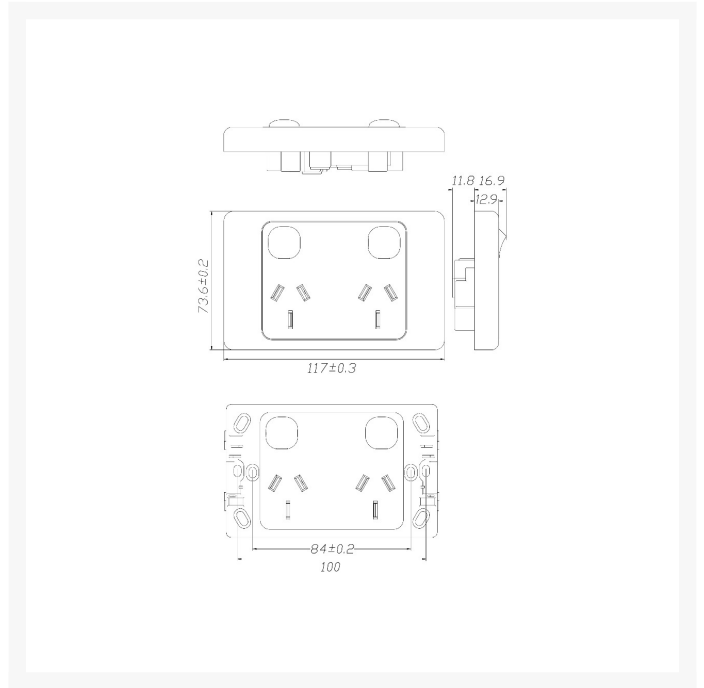

4C | Ultima Double Power Point 250V 10A | Vertical

Product Images

4Cabling | Ultima Double Power Point 250V 10A | Vertical

Elevate your electrical setup with the 4Cabling Ultima Double Power Point. Crafted for durability and style, this series offers robust outlets designed to complement any interior. Engineered from high-quality Polycarbonate, it ensures lasting performance in residential and commercial environments.

Enhance your space with the reliability and style of the 4Cabling Ultima Double Power Point, ideal for residential and commercial environments.

FEATURES

- Ultima design
- Simple yet elegant aesthetic
- Vertical orientation
- Reliable Polycarbonate construction for durability
- Reliable supply voltage of 250V 10A
- SAA certified and complies with AS/NZS 3112 and AS/NZS 3100 standards

SPECIFICATIONS

- **Qty In Pack:** 1
- **Colour:** White
- **Plate Size:** 73.6 x 117 x 12.9mm
- **Plate Thickness:** 12.9mm
- **Material:** Polycarbonate
- **Orientation:** Vertical
- **Supply Voltage:** 250V 10A
- **Mounting Centre Distance:** 84mm
- **Terminal Size:** 16mm² accommodates 4 x 2.5mm cables
- **Certification:** SAA
- **Compliances:** AS/NZS 3112, AS/NZS 3100