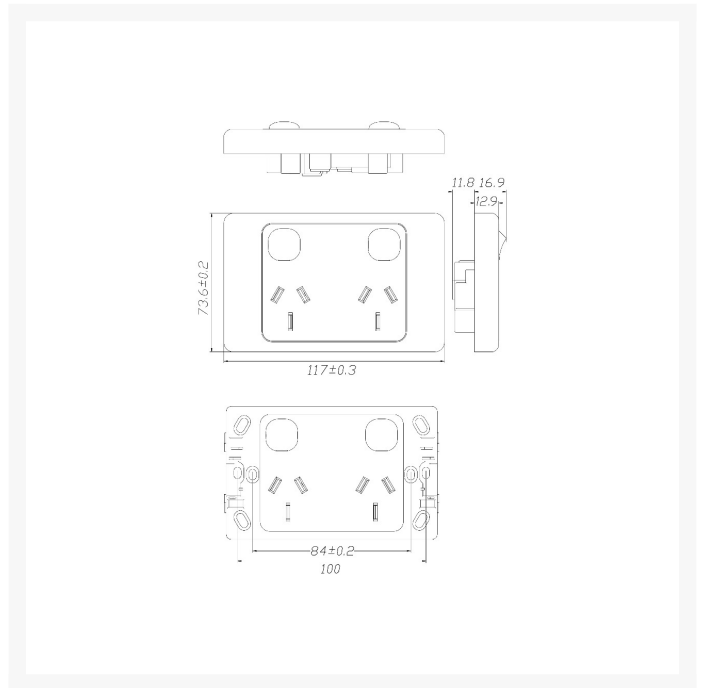

4C | Ultima Single Power Point 250V 15A | Vertical

Product Images

4Cabling | Ultima Single Power Point 250V 15A | Vertical

Elevate your electrical setup with the 4Cabling Ultima Single Power Point. Crafted for durability and style, this series offers robust outlets designed to complement any interior. Engineered from high-quality Polycarbonate, it ensures lasting performance in residential and commercial environments.

Enhance your space with the reliability and style of the 4Cabling Ultima Single Power Point, ideal for residential and commercial environments.

FEATURES

- Ultima design
- Simple yet elegant aesthetic
- Vertical orientation
- Reliable Polycarbonate construction for durability
- Reliable supply voltage of 250V 15A
- SAA certified and complies with AS/NZS 3112 and AS/NZS 3100 standards

SPECIFICATIONS

- **Qty In Pack:** 1
- **Colour:** White
- **Plate Size:** 73.6 x 117 x 12.9mm
- **Plate Thickness:** 12.9mm
- **Material:** Polycarbonate
- **Orientation:** Vertical
- **Supply Voltage:** 250V 15A
- **Mounting Centre Distance:** 84mm
- **Terminal Size:** 16mm² accommodates 4 x 2.5mm cables
- **Certification:** SAA
- **Compliances:** AS/NZS 3112, AS/NZS 3100