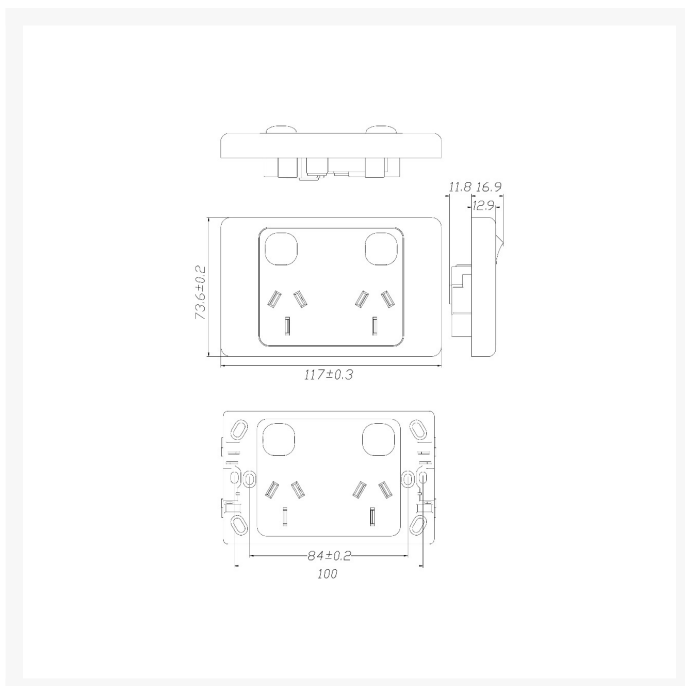

## 4C | Ultima Single Power Point 250V 10A - Vertical

# 4C | Ultima Single Power Point 250V 10A - Vertical

The 4Cabling Ultima Power Point Series comprises strong, long-lasting, general purpose outlets that add flair to your interiors.

## SPECIFICATIONS

QUANTITY IN PACK	1
COLOUR	White
PLATE SIZE	73.6 x 117 x 12.9mm
PLATE THICKNESS	12.9mm
MATERIAL	Polycarbonate
ORIENTATION	Vertical
SUPPLY VOLTAGE	250V 10A
MOUNTING CENTRE DISTANCE	84mm
TERMINAL SIZE	16mm <sup>2</sup> accommodates 4 x 2.5mm cables
CERTIFICATION	SAA
COMPLIANCES	AS/NZS 3112, AS/NZS 3100
WARRANTY	Lifetime