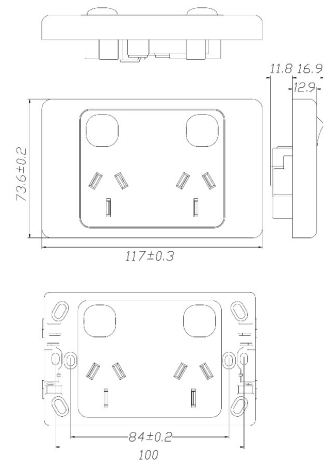

4C | Ultima Double Power Point 250V 10A | Horizontal

Product Images

4Cabling | Ultima Double Power Point 250V 10A | Horizontal

Elevate your electrical setup with the 4Cabling Ultima Double Power Point. Crafted for durability and style, this series offers robust outlets designed to complement any interior. Engineered from high-quality Polycarbonate, it ensures lasting performance in residential and commercial environments.

Enhance your space with the reliability and style of the 4Cabling Ultima Double Power Point, ideal for residential and commercial environments.

FEATURES

- Ultima design
- Simple yet elegant aesthetic
- Horizontal orientation
- Reliable Polycarbonate construction for durability
- Reliable supply voltage of 250V 10A
- SAA certified and complies with AS/NZS 3112 and AS/NZS 3100 standards

SPECIFICATIONS

- **Qty In Pack:** 1
- **Colour:** White
- **Plate Size:** 73.6 x 117 x 12.9mm
- **Plate Thickness:** 12.9mm
- **Material:** Polycarbonate
- **Orientation:** Horizontal
- **Supply Voltage:** 250V 10A
- **Mounting Centre Distance:** 84mm
- **Terminal Size:** 16mm² accommodates 4 x 2.5mm cables
- **Certification:** SAA
- **Compliances:** AS/NZS 3112, AS/NZS 3100