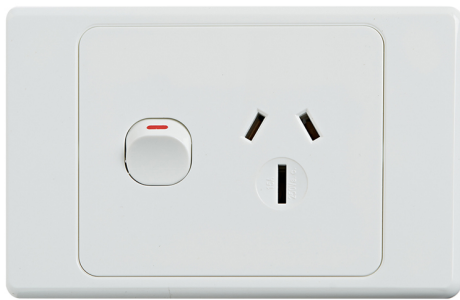

4C | Ultima Single Power Point 250V 15A | Horizontal

Product Images

Description

4Cabling | Ultima Single Power Point 250V 15A | Horizontal

Elevate your electrical setup with the 4Cabling Ultima Single Power Point. Crafted for durability and style, this series offers robust outlets designed to complement any interior. Engineered from high-quality Polycarbonate, it ensures lasting performance in residential and commercial environments.

Enhance your space with the reliability and style of the 4Cabling Ultima Single Power Point, ideal for residential and commercial environments.

FEATURES

- Ultima design
- Simple yet elegant aesthetic
- Horizontal orientation
- Reliable Polycarbonate construction for durability
- Reliable supply voltage of 250V 15A
- SAA certified and complies with AS/NZS 3112 and AS/NZS 3100 standards

SPECIFICATIONS

- **Qty In Pack:** 1
- **Colour:** White
- **Plate Size:** 73.6 x 117 x 12.9mm
- **Plate Thickness:** 12.9mm
- **Material:** Polycarbonate
- **Orientation:** Horizontal
- **Supply Voltage:** 250V 15A
- **Mounting Centre Distance:** 84mm
- **Terminal Size:** 16mm² accommodates 4 x 2.5mm cables
- **Certification:** SAA
- **Compliances:** AS/NZS 3112, AS/NZS 3100