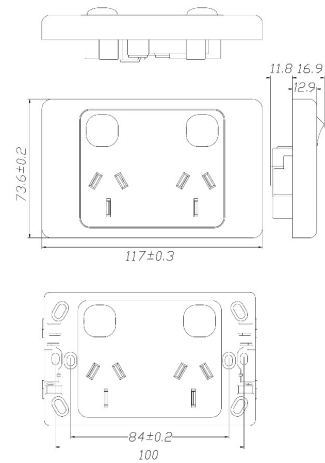

4C | Ultima Single Power Point 250V 15A | Horizontal

Product Images

Description

4Cabling | Ultima Single Power Point 250V 15A | Horizontal

Elevate your electrical setup with the 4Cabling Ultima Single Power Point. Crafted for durability and style, this series offers robust outlets designed to complement any interior. Engineered from high-quality Polycarbonate, it ensures lasting performance in residential and commercial environments.

Enhance your space with the reliability and style of the 4Cabling Ultima Single Power Point, ideal for residential and commercial environments.

FEATURES

- Ultima design
- Simple yet elegant aesthetic
- Horizontal orientation
- Reliable Polycarbonate construction for durability
- Reliable supply voltage of 250V 15A
- SAA certified and complies with AS/NZS 3112 and AS/NZS 3100 standards

SPECIFICATIONS

- **Qty In Pack:** 1
- **Colour:** White
- **Plate Size:** 73.6 x 117 x 12.9mm
- **Plate Thickness:** 12.9mm
- **Material:** Polycarbonate
- **Orientation:** Horizontal
- **Supply Voltage:** 250V 15A
- **Mounting Centre Distance:** 84mm
- **Terminal Size:** 16mm² accommodates 4 x 2.5mm cables
- **Certification:** SAA
- **Compliances:** AS/NZS 3112, AS/NZS 3100