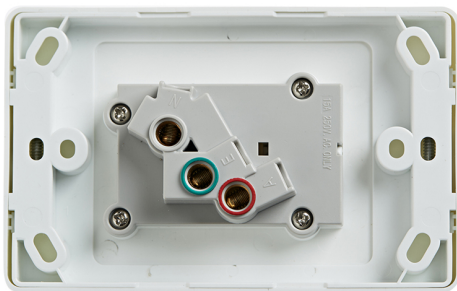

4C | Ultima Single Power Point 250V 15A | Horizontal

Product Images

Description

4Cabling | Ultima Single Power Point 250V 15A | Horizontal

Elevate your electrical setup with the 4Cabling Ultima Single Power Point. Crafted for durability and style, this series offers robust outlets designed to complement any interior. Engineered from high-quality Polycarbonate, it ensures lasting performance in residential and commercial environments.

Enhance your space with the reliability and style of the 4Cabling Ultima Single Power Point, ideal for residential and commercial environments.

FEATURES

- Ultima design
- Simple yet elegant aesthetic
- Horizontal orientation
- Reliable Polycarbonate construction for durability
- Reliable supply voltage of 250V 15A
- SAA certified and complies with AS/NZS 3112 and AS/NZS 3100 standards

SPECIFICATIONS

- **Qty In Pack:** 1
- **Colour:** White
- **Plate Size:** 73.6 x 117 x 12.9mm
- **Plate Thickness:** 12.9mm
- **Material:** Polycarbonate
- **Orientation:** Horizontal
- **Supply Voltage:** 250V 15A
- **Mounting Centre Distance:** 84mm
- **Terminal Size:** 16mm² accommodates 4 x 2.5mm cables
- **Certification:** SAA
- **Compliances:** AS/NZS 3112, AS/NZS 3100