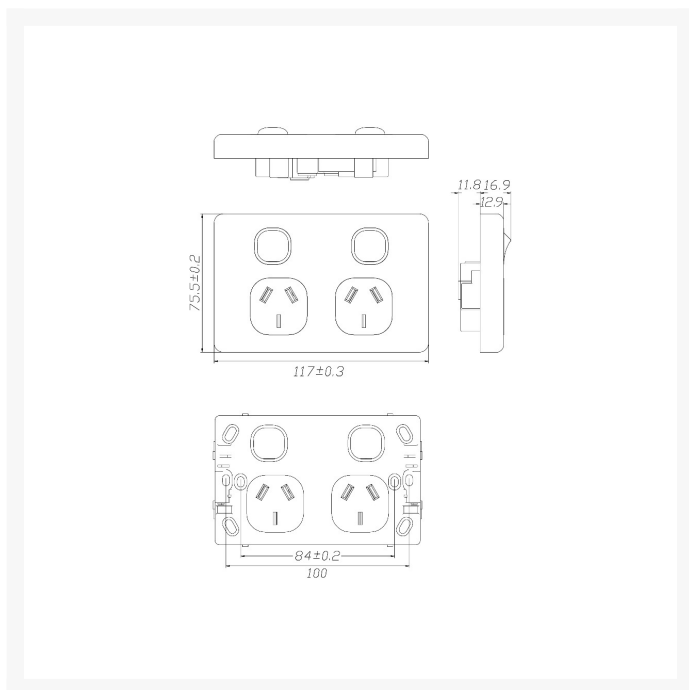

4C | Classic Double Power Point 250V 10A with 16AX Extra Switch - Vertical - 10 Pack with 10 FREE C-Clips

Product Images

Description

4C | Classic Double Power Point 250V 10A with 16AX Extra Switch - Vertical - 10 Pack with 10 FREE C-Clips

4Cabling Classic Power Points are the perfect general purpose outlet. Simple in design, products are readily matched with existing units.

SPECIFICATIONS

QUANTITY IN PACK	10
COLOUR	White
PLATE SIZE	75.5 x 117 x 12.9mm
PLATE THICKNESS	12.9mm
MATERIAL	Polycarbonate
ORIENTATION	Vertical
SUPPLY VOLTAGE	250V 10A
MOUNTING CENTRE DISTANCE	84mm
TERMINAL SIZE	16mm ² accommodates 4 x 2.5mm cables
CERTIFICATION	SAA
COMPLIANCES	AS/NZS 3112, AS/NZS 3100
WARRANTY	Lifetime