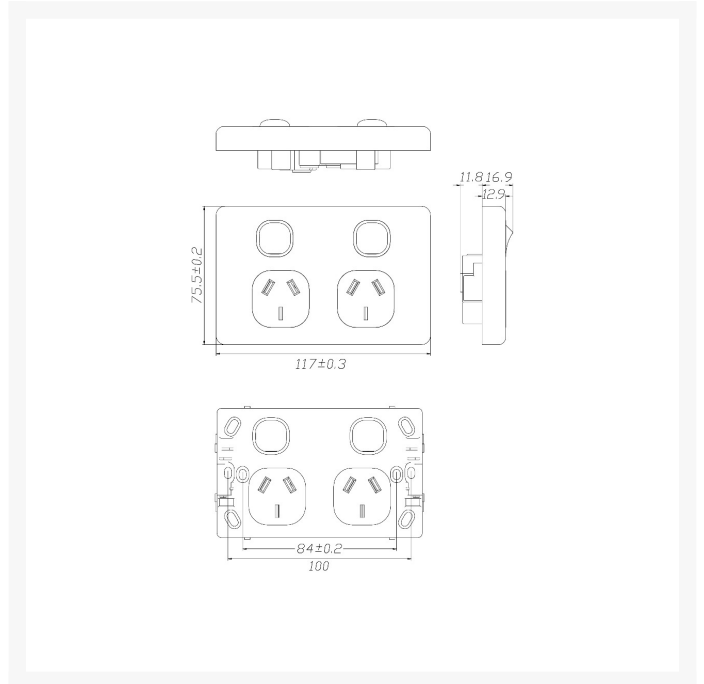

4C | Classic Double Power Point 250V 10A with 16AX Extra Switch | Vertical

Product Images

4Cabling | Classic Double Power Point 250V 10A with 16AX Extra Switch | Vertical

Introducing the 4Cabling Classic Double Power Point, your versatile solution for everyday electrical needs. Crafted with simplicity in mind, these power points seamlessly blend with existing units, ensuring a uniform aesthetic throughout your space. Each unit is designed for vertical orientation, providing easy access to power whenever you need it.

Upgrade your electrical outlets with the 4Cabling Classic Double Power Point, offering reliability, functionality, and ease of installation for your everyday needs.

FEATURES

- Classic design for versatile use
- Simple yet elegant aesthetic
- Vertical orientation for easy access
- Reliable Polycarbonate construction for durability
- 250V 10A supply voltage for standard applications
- Additional 16AX extra switch for enhanced functionality
- SAA certified and compliant with AS/NZS 3112 and AS/NZS 3100 standards

SPECIFICATIONS

- **Qty In Pack:** 1
- **Colour:** White
- **Plate Size:** 75.5 x 117 x 12.9mm
- **Plate Thickness:** 12.9mm
- **Material:** Polycarbonate
- **Orientation:** Vertical
- **Supply Voltage:** 250V 10A
- **Mounting Centre Distance:** 84mm
- **Terminal Size:** 16mm² accommodates 4 x 2.5mm cables
- **Certification:** SAA
- **Compliances:** AS/NZS 3112, AS/NZS 3100