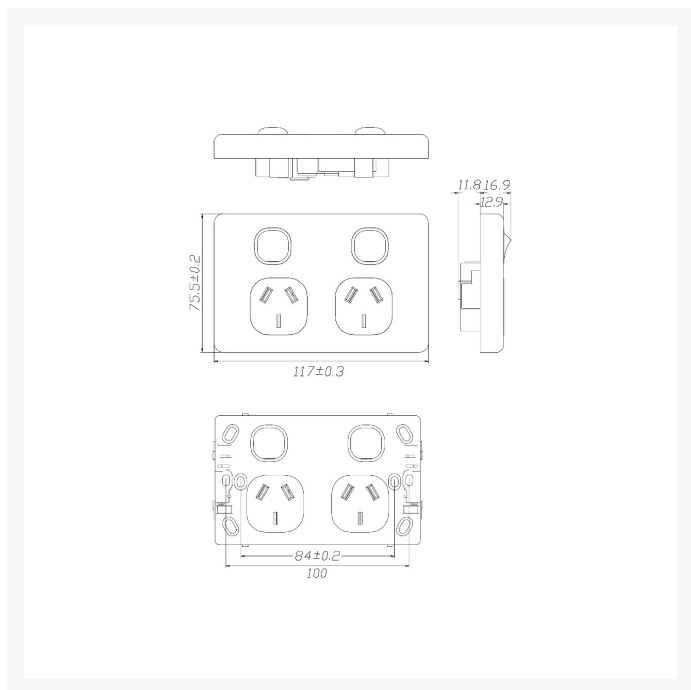

4C | Classic Double Power Point 250V 10A with 16AX Extra Switch - Horizontal - 10 Pack with 10 FREE C-Clips

Product Images