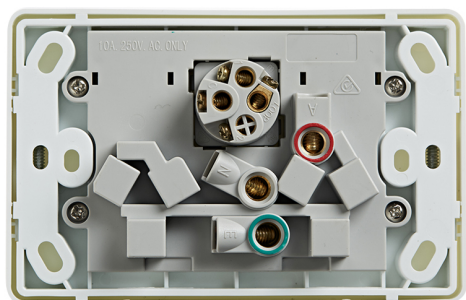

4C | Classic Double Power Point 250V 10A with 16AX Extra Switch - Horizontal

Product Images

Description

4C | Classic Double Power Point 250V 10A with 16AX Extra Switch - Horizontal

4Cabling Classic Power Points are the perfect general purpose outlet. Simple in design, products are readily matched with existing units.

SPECIFICATIONS

QUANTITY IN PACK	1
COLOUR	White
PLATE SIZE	75.5 x 117 x 12.9mm
PLATE THICKNESS	12.9mm
MATERIAL	Polycarbonate
ORIENTATION	Horizontal
SUPPLY VOLTAGE	250V 10A
MOUNTING CENTRE DISTANCE	84mm
TERMINAL SIZE	16mm ² accommodates 4 x 2.5mm cables
CERTIFICATION	SAA
COMPLIANCES	AS/NZS 3112, AS/NZS 3100
WARRANTY	Lifetime