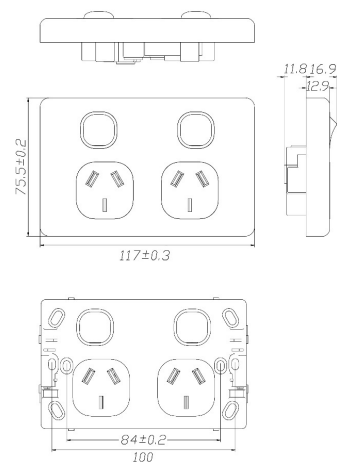

4C | Classic Double Power Point 250V 10A with 16AX Extra Switch - Horizontal

Product Images

Description

4C | Classic Double Power Point 250V 10A with 16AX Extra Switch - Horizontal

4Cabling Classic Power Points are the perfect general purpose outlet. Simple in design, products are readily matched with existing units.

SPECIFICATIONS

QUANTITY IN PACK	1
COLOUR	White
PLATE SIZE	75.5 x 117 x 12.9mm
PLATE THICKNESS	12.9mm
MATERIAL	Polycarbonate
ORIENTATION	Horizontal
SUPPLY VOLTAGE	250V 10A
MOUNTING CENTRE DISTANCE	84mm
TERMINAL SIZE	16mm ² accommodates 4 x 2.5mm cables
CERTIFICATION	SAA
COMPLIANCES	AS/NZS 3112, AS/NZS 3100
WARRANTY	Lifetime