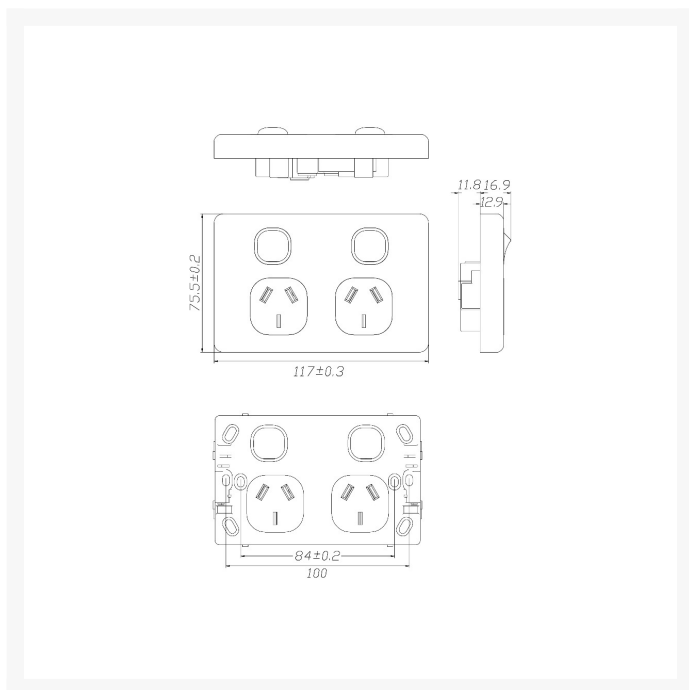

4C | Classic Single Power Point 250V 10A with 16AX Extra Switch - Horizontal - 10 Pack with 10 FREE C-Clips

Product Images