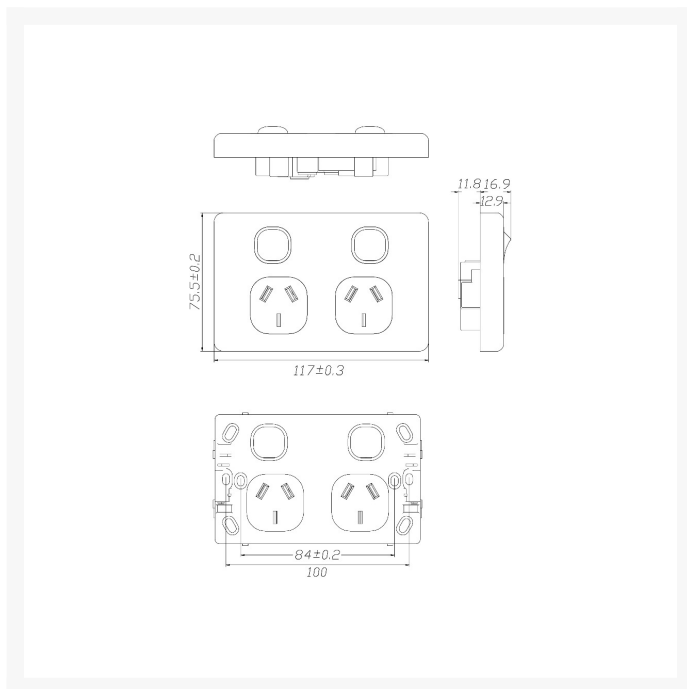

4C | Classic Single Power Point 250V 10A with 16AX Extra Switch - Horizontal

Product Images