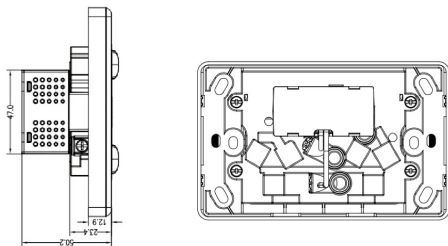

4C | Classic Double Power Point 250V 10A with 5V 2x2.4A (Total 4.8A) USB Ports

Product Images

Description

4Cabling | Classic Double Power Point 220-240V 10A with 5V 2 x 2.4A (Total 4.8A) USB Ports

Upgrade your power solutions with 4Cabling's Classic Double Power Point! This versatile unit not only offers dual outlets with a supply voltage of 220-240V and 10A but also features two USB ports, delivering a total output of 5V at 4.8A for fast and efficient charging of your devices.

Crafted from durable polycarbonate in timeless white, this power point blends seamlessly with any decor. Its horizontal orientation and compact plate size of 75.5 x 117 x 12.9mm make it ideal for various installations.

Installation is a breeze with a mounting center distance of 84mm and a terminal size accommodating 4 x 2.5mm cables. Plus, with SAA certification and compliance with AS/NZS 3112 and AS/NZS 3100, you can trust in its safety and reliability.

Upgrade your space with the convenience and functionality of 4Cabling's Classic Double Power Point. Order now and experience efficient power delivery and charging at your fingertips!

SPECIFICATIONS

- **Qty In Pack:** 1
- **Colour:** White
- **Plate Size:** 75.5 x 117 x 12.9mm
- **Plate Thickness:** 12.9mm
- **Material:** Polycarbonate
- **Orientation:** Horizontal
- **Supply Voltage:** 220-240V 10A
- **Mounting Centre Distance:** 84mm
- **Terminal Size:** 16mm² accommodates 4 x 2.5mm cables
- **Certification:** SAA
- **Compliances:** AS/NZS 3112, AS/NZS 3100