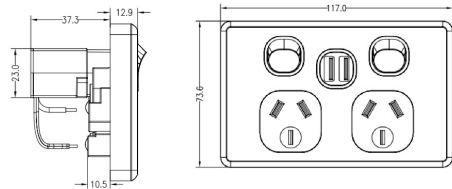

4C | Classic Double Power Point 250V 10A with 5V 2x2.4A (Total 4.8A) USB Ports

Product Images

Description

4Cabling | Classic Double Power Point 220-240V 10A with 5V 2 x 2.4A (Total 4.8A) USB Ports

Upgrade your power solutions with 4Cabling's Classic Double Power Point! This versatile unit not only offers dual outlets with a supply voltage of 220-240V and 10A but also features two USB ports, delivering a total output of 5V at 4.8A for fast and efficient charging of your devices.

Crafted from durable polycarbonate in timeless white, this power point blends seamlessly with any decor. Its horizontal orientation and compact plate size of 75.5 x 117 x 12.9mm make it ideal for various installations.

Installation is a breeze with a mounting center distance of 84mm and a terminal size accommodating 4 x 2.5mm cables. Plus, with SAA certification and compliance with AS/NZS 3112 and AS/NZS 3100, you can trust in its safety and reliability.

Upgrade your space with the convenience and functionality of 4Cabling's Classic Double Power Point. Order now and experience efficient power delivery and charging at your fingertips!

SPECIFICATIONS

- **Qty In Pack:** 1
- **Colour:** White
- **Plate Size:** 75.5 x 117 x 12.9mm
- **Plate Thickness:** 12.9mm
- **Material:** Polycarbonate
- **Orientation:** Horizontal
- **Supply Voltage:** 220-240V 10A
- **Mounting Centre Distance:** 84mm
- **Terminal Size:** 16mm² accommodates 4 x 2.5mm cables
- **Certification:** SAA
- **Compliances:** AS/NZS 3112, AS/NZS 3100