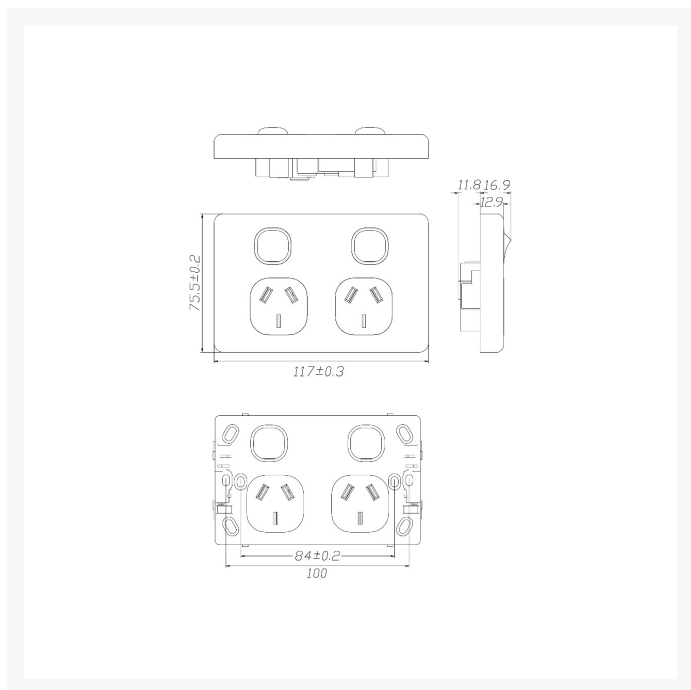

4C | Classic Single Power Point 250V 15A - Vertical - 10 Pack with 10 FREE C-Clips

Product Images

Description

4C | Classic Single Power Point 250V 15A - Vertical - 10 Pack with 10 FREE C-Clips

4Cabling Classic Power Points are the perfect general purpose outlet. Simple in design, products are readily matched with existing units.

SPECIFICATIONS

QUANTITY IN PACK	10
COLOUR	White
PLATE SIZE	75.5 x 117 x 12.9mm
PLATE THICKNESS	12.9mm
MATERIAL	Polycarbonate
ORIENTATION	Vertical
SUPPLY VOLTAGE	250V 15A
MOUNTING CENTRE DISTANCE	84mm
TERMINAL SIZE	16mm ² accommodates 4 x 2.5mm cables
CERTIFICATION	SAA
COMPLIANCES	AS/NZS 3112, AS/NZS 3100
WARRANTY	Lifetime