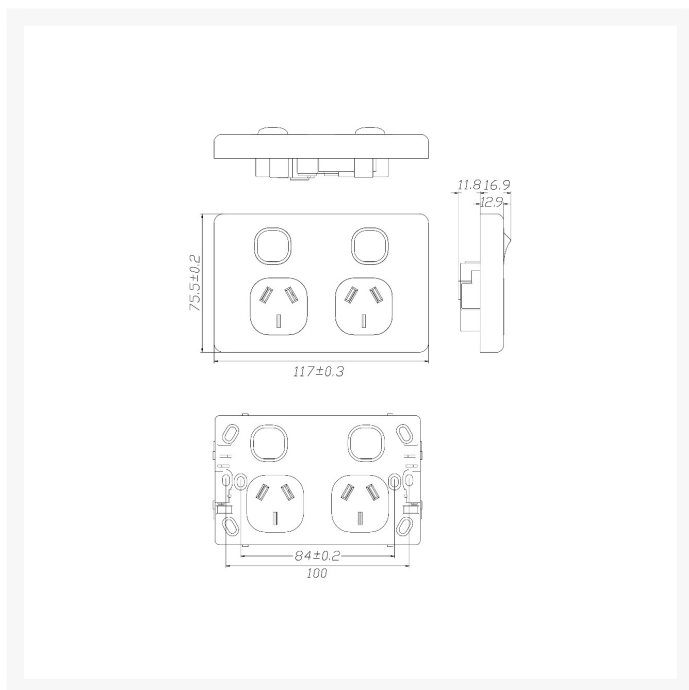

4C | Classic Single Power Point 250V 10A - Vertical - 10 Pack with 10 FREE C-Clips

Product Images

Description

4C | Classic Single Power Point 250V 10A - Vertical - 10 Pack with 10 FREE C-Clips

4Cabling Classic Power Points are the perfect general purpose outlet. Simple in design, products are readily matched with existing units.

SPECIFICATIONS

QUANTITY IN PACK	10
COLOUR	White
PLATE SIZE	75.5 x 117 x 12.9mm
PLATE THICKNESS	12.9mm
MATERIAL	Polycarbonate
ORIENTATION	Vertical
SUPPLY VOLTAGE	250V 10A
MOUNTING CENTRE DISTANCE	84mm
TERMINAL SIZE	16mm ² accommodates 4 x 2.5mm cables
CERTIFICATION	SAA
COMPLIANCES	AS/NZS 3112, AS/NZS 3100
WARRANTY	Lifetime