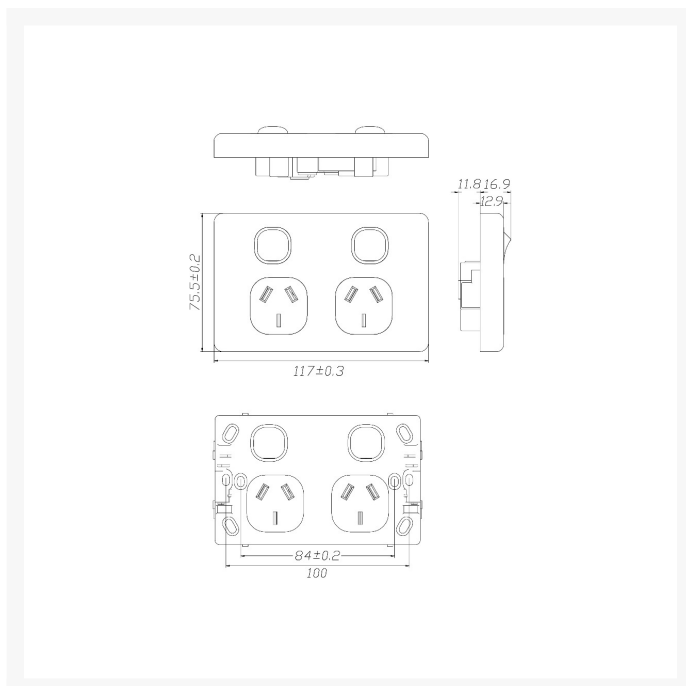

4C | Classic Single Power Point 250V 10A - Vertical

Product Images

Description

4C | Classic Double Power Point 250V 10A - Vertical - 10 Pack with 10 FREE C-Clips

4Cabling Classic Power Points are the perfect general purpose outlet. Simple in design, products are readily matched with existing units.

SPECIFICATIONS

QUANTITY IN PACK	10
COLOUR	White
PLATE SIZE	75.5 x 117 x 12.9mm
PLATE THICKNESS	12.9mm
MATERIAL	Polycarbonate
ORIENTATION	Vertical
SUPPLY VOLTAGE	250V 10A
MOUNTING CENTRE DISTANCE	84mm
TERMINAL SIZE	16mm ² accommodates 4 x 2.5mm cables
CERTIFICATION	SAA
COMPLIANCES	AS/NZS 3112, AS/NZS 3100
WARRANTY	Lifetime