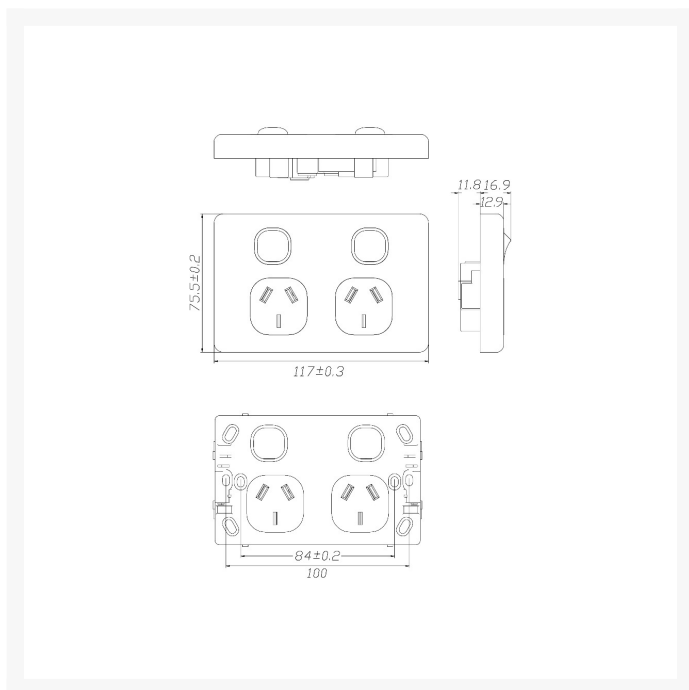

4C | Classic Double Power Point 250V 10A - Vertical - 10 Pack with 10 FREE C-Clips

Product Images

Description

4C | Classic Double Power Point 250V 10A - Vertical - 10 Pack with 10 FREE C-Clips

4Cabling Classic Power Points are the perfect general purpose outlet. Simple in design, products are readily matched with existing units.

SPECIFICATIONS

QUANTITY IN PACK	10
COLOUR	White
PLATE SIZE	75.5 x 117 x 12.9mm
PLATE THICKNESS	12.9mm
MATERIAL	Polycarbonate
ORIENTATION	Vertical
SUPPLY VOLTAGE	250V 10A
MOUNTING CENTRE DISTANCE	84mm
TERMINAL SIZE	16mm ² accommodates 4 x 2.5mm cables
CERTIFICATION	SAA
COMPLIANCES	AS/NZS 3112, AS/NZS 3100
WARRANTY	Lifetime