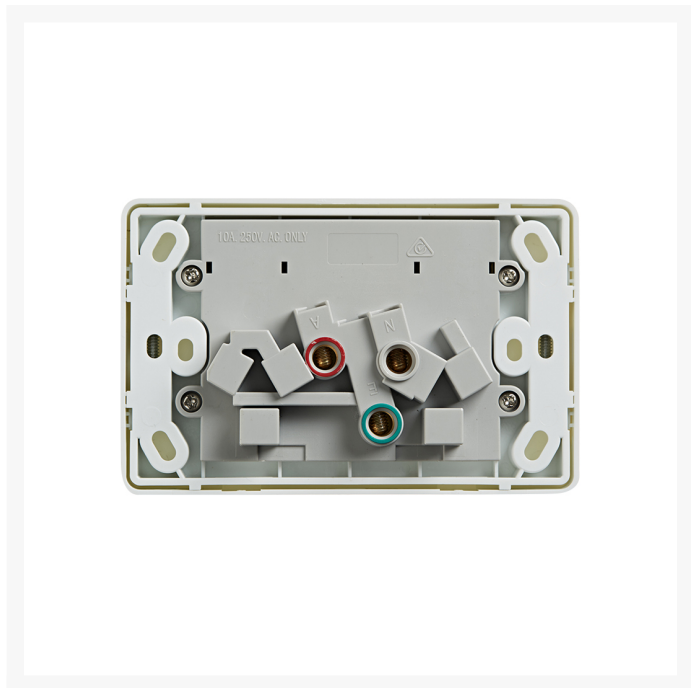

4C | Classic Double Power Point 250V 10A - Horizontal

Product Images

4C | Classic Double Power Point 250V 10A - Horizontal

4Cabling Classic Power Points are the perfect general-purpose outlet. Simple in design, products are readily matched with existing units.

SPECIFICATIONS

QUANTITY IN PACK	1
COLOUR	White
PLATE SIZE	75.5 x 117 x 12.9mm
PLATE THICKNESS	12.9mm
MATERIAL	Polycarbonate
ORIENTATION	Horizontal
SUPPLY VOLTAGE	250V 10A
MOUNTING CENTRE DISTANCE	84mm
TERMINAL SIZE	16mm ² accommodates 4 x 2.5mm cables
CERTIFICATION	SAA
COMPLIANCES	AS/NZS 3112, AS/NZS 3100
WARRANTY	Lifetime