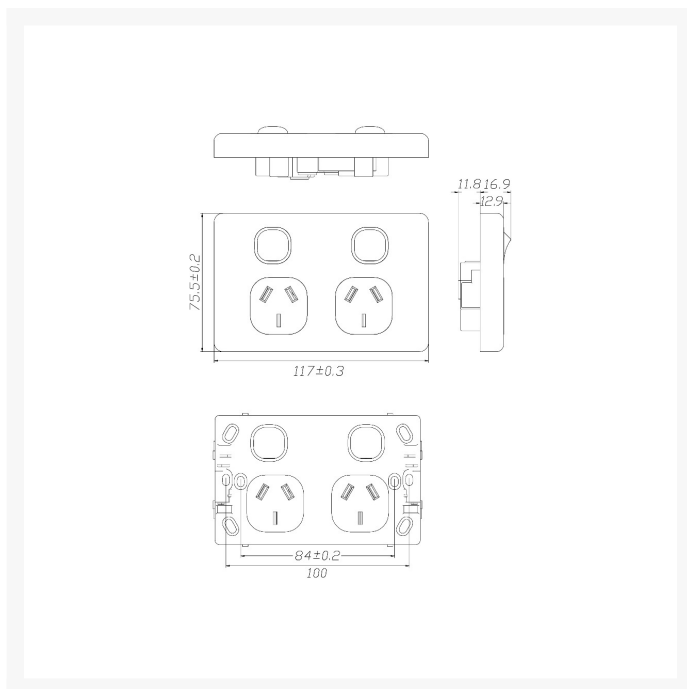

4C | Classic Double Power Point 250V 10A - Horizontal

Product Images

4C | Classic Double Power Point 250V 10A - Horizontal

4Cabling Classic Power Points are the perfect general-purpose outlet. Simple in design, products are readily matched with existing units.

SPECIFICATIONS

QUANTITY IN PACK	1
COLOUR	White
PLATE SIZE	75.5 x 117 x 12.9mm
PLATE THICKNESS	12.9mm
MATERIAL	Polycarbonate
ORIENTATION	Horizontal
SUPPLY VOLTAGE	250V 10A
MOUNTING CENTRE DISTANCE	84mm
TERMINAL SIZE	16mm ² accommodates 4 x 2.5mm cables
CERTIFICATION	SAA
COMPLIANCES	AS/NZS 3112, AS/NZS 3100
WARRANTY	Lifetime