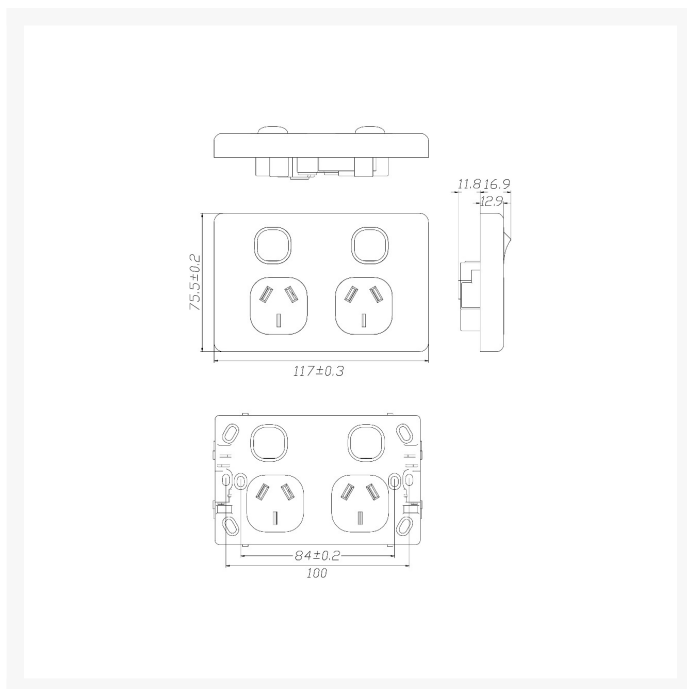

4C | Classic Single Power Point 250V 15A - Horizontal

Product Images

Description

4C | Classic Single Power Point 250V 10A - Horizontal - 10 Pack with 10 FREE C-Clips

4Cabling Classic Power Points are the perfect general-purpose outlet. Simple in design, products are readily matched with existing units.

SPECIFICATIONS

QUANTITY IN PACK	10
COLOUR	White
PLATE SIZE	75.5 x 117 x 12.9mm
PLATE THICKNESS	12.9mm
MATERIAL	Polycarbonate
ORIENTATION	Horizontal
SUPPLY VOLTAGE	250V 10A
MOUNTING CENTRE DISTANCE	84mm
TERMINAL SIZE	16mm ² accommodates 4 x 2.5mm cables
CERTIFICATION	SAA
COMPLIANCES	AS/NZS 3112, AS/NZS 3100
WARRANTY	Lifetime