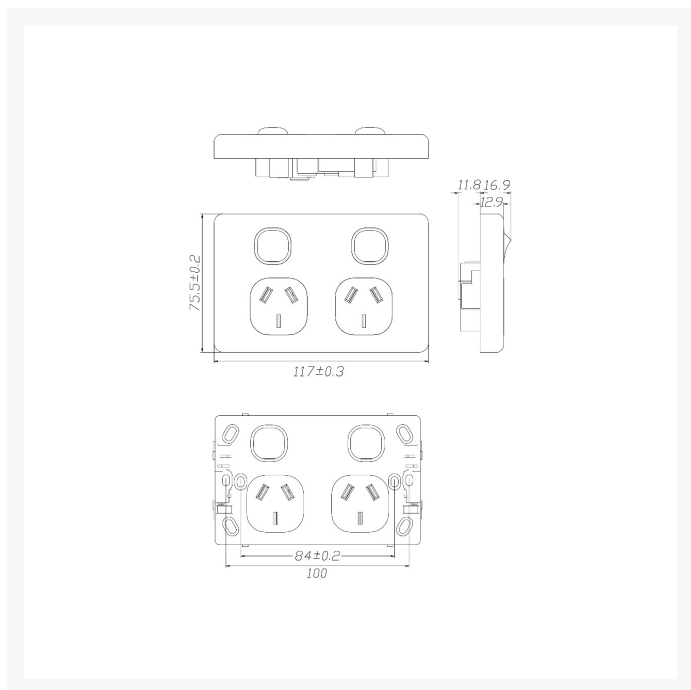

4C | Classic Single Power Point 250V 10A - Horizontal - 10 Pack with 10 FREE C-Clips

Product Images

Description

4C | Classic Single Power Point 250V 10A - Horizontal - 10 Pack with 10 FREE C-Clips

4Cabling Classic Power Points are the perfect general-purpose outlet. Simple in design, products are readily matched with existing units.

SPECIFICATIONS

QUANTITY IN PACK	10
COLOUR	White
PLATE SIZE	75.5 x 117 x 12.9mm
PLATE THICKNESS	12.9mm
MATERIAL	Polycarbonate
ORIENTATION	Horizontal
SUPPLY VOLTAGE	250V 10A
MOUNTING CENTRE DISTANCE	84mm
TERMINAL SIZE	16mm ² accommodates 4 x 2.5mm cables
CERTIFICATION	SAA
COMPLIANCES	AS/NZS 3112, AS/NZS 3100
WARRANTY	Lifetime