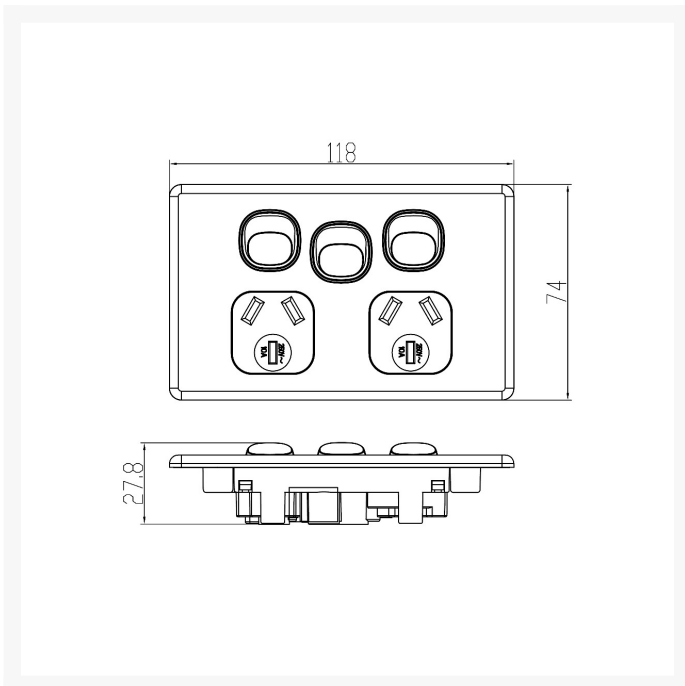

4C | Elegant Double Power Point 250V 10A with Extra Switch | Vertical | 10 Pack with 10 FREE C-Clips

Product Images

Description

4Cabling | Elegant Double Power Point 250V 10A with Extra Switch | Vertical | 10 Pack with 10 FREE C-Clips

With a robust supply voltage of 250V and 10A, these power points ensure reliable performance for all your electronic devices. The vertical orientation and compact plate size of 74 x 118 x 4.2mm make for easy installation in any space.

Installing is a breeze with a mounting center distance of 84mm and a terminal size accommodating 4 x 2.5mm cables. Plus, with SAA certification and compliance with AS/NZS 3112 and AS/NZS 3100, you can trust in their safety and quality.

SPECIFICATIONS

- **Qty In Pack:** 10
- **Colour:** White
- **Plate Size:** 74 x 118 x 4.2mm
- **Plate Thickness:** 4.2mm
- **Material:** Polycarbonate
- **Orientation:** Vertical
- **Supply Voltage:** 250V 10A
- **Mounting Centre Distance:** 84mm
- **Terminal Size:** 16mm² accommodates 4 x 2.5mm cables
- **Certification:** SAA
- **Compliances:** AS/NZS 3112, AS/NZS 3100