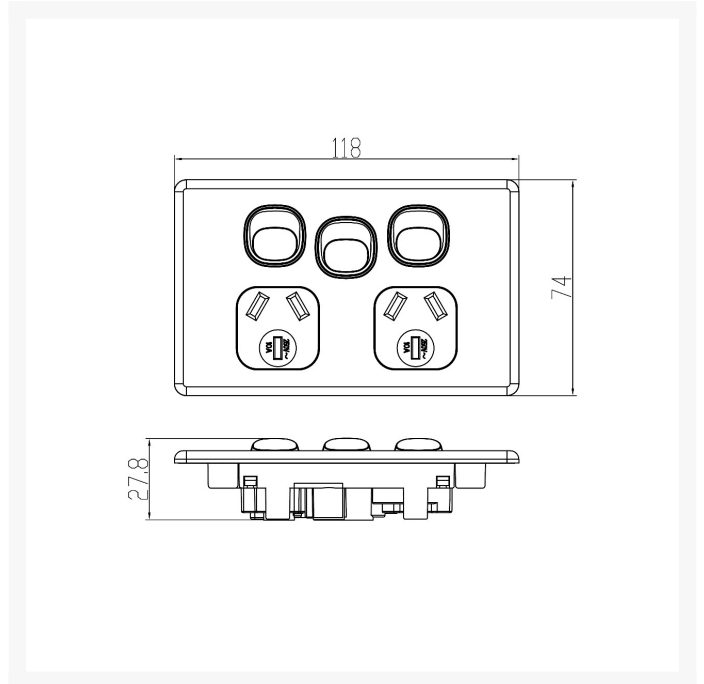

4C | Elegant Double Power Point 250V 10A with Extra Switch | Vertical

Product Images

Description

4Cabling | Elegant Double Power Point 250V 10A with Extra Switch | Vertical

Transform your space with 4Cabling's Elegant Double Power Point! This vertical powerhouse boasts a sleek design and an extra switch for added convenience and control. Crafted from durable polycarbonate and finished in classic white, it seamlessly blends style with functionality.

With a robust supply voltage of 250V and 10A, this power point ensures reliable performance for all your electronic devices. The vertical orientation and compact plate size of 74 x 118 x 4.2mm make it perfect for tight spaces.

Installation is a breeze with a mounting center distance of 84mm and a terminal size accommodating 4 x 2.5mm cables. Plus, with SAA certification and compliance with AS/NZS 3112 and AS/NZS 3100, you can trust in its safety and quality.

Upgrade your electrical setup with 4Cabling's Elegant Double Power Point and experience unparalleled convenience and style. Order now and elevate your space today!

SPECIFICATIONS

- **Qty In Pack:** 1
- **Colour:** White
- **Plate Size:** 74 x 118 x 4.2mm
- **Plate Thickness:** 4.2mm
- **Material:** Polycarbonate
- **Orientation:** Vertical
- **Supply Voltage:** 250V 10A
- **Mounting Centre Distance:** 84mm
- **Terminal Size:** 16mm² accommodates 4 x 2.5mm cables
- **Certification:** SAA
- **Compliances:** AS/NZS 3112, AS/NZS 3100