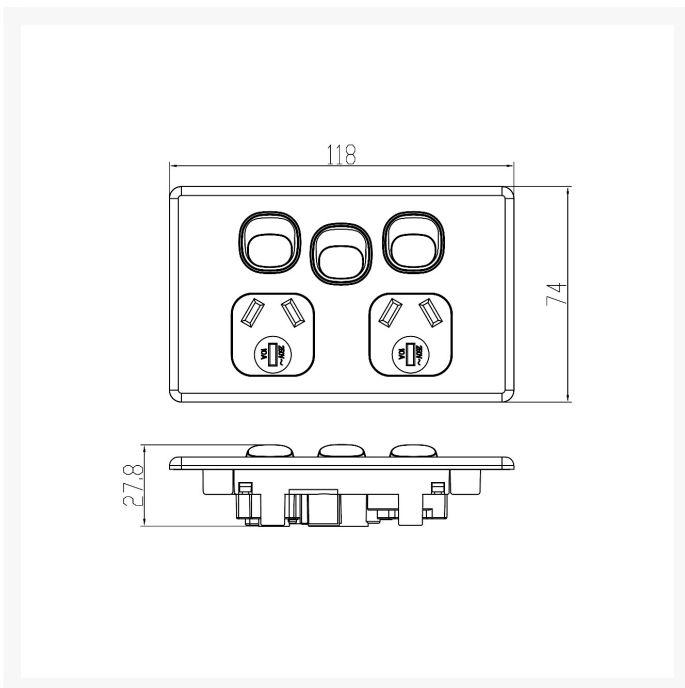

4C | Elegant Double Power Point 250V 10A with Extra Switch | Horizontal | 10 Pack with 10 FREE C-Clips

Product Images

Description

4Cabling | Elegant Double Power Point 250V 10A with Extra Switch | Horizontal | 10 Pack with 10 FREE C-Clips

With a robust supply voltage of 250V and 10A, these power points ensure reliable performance for all your electronic devices. The horizontal orientation and compact plate size of 74 x 118 x 4.2mm make for easy installation in any space.

Installing is a breeze with a mounting center distance of 84mm and a terminal size accommodating 4 x 2.5mm cables. Plus, with SAA certification and compliance with AS/NZS 3112 and AS/NZS 3100, you can trust in their safety and quality.

SPECIFICATIONS

- **Qty In Pack:** 10
- **Colour:** White
- **Plate Size:** 74 x 118 x 4.2mm
- **Plate Thickness:** 4.2mm
- **Material:** Polycarbonate
- **Orientation:** Horizontal
- **Supply Voltage:** 250V 10A
- **Mounting Centre Distance:** 84mm
- **Terminal Size:** 16mm² accommodates 4 x 2.5mm cables
- **Certification:** SAA
- **Compliances:** AS/NZS 3112, AS/NZS 3100