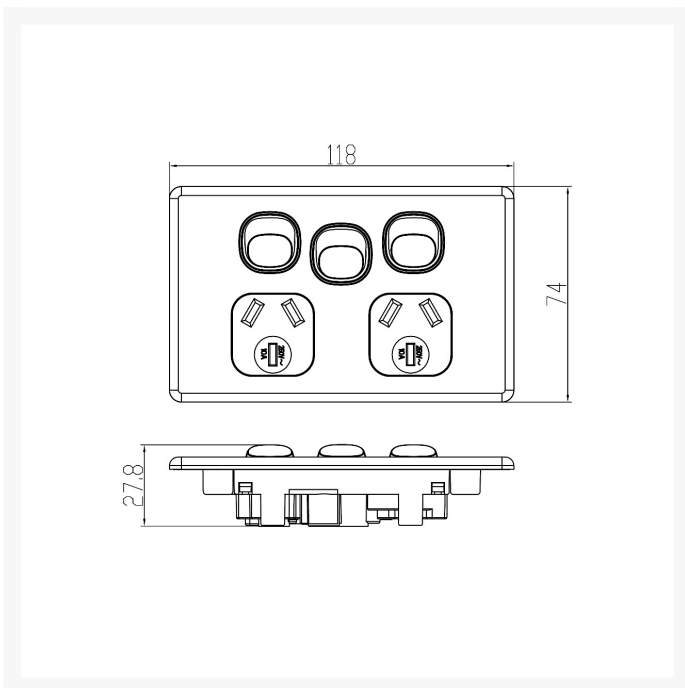

4C | Elegant Double Power Point 250V 10A | Vertical | 10 Pack with 10 FREE C-Clips

Product Images

Description

4Cabling | Elegant Double Power Point 250V 10A | Vertical | 10 Pack with 10 FREE C-Clips

Upgrade your electrical setup with 4Cabling's Elegant Double Power Point 10-Pack! Designed for maximum efficiency and style, each power point boasts a sturdy polycarbonate construction and a sleek white finish to complement any decor.

With a supply voltage of 250V and 10A, these power points deliver reliable performance for all your electronic devices. The vertical orientation and compact plate size of 74 x 118 x 4.2mm make them perfect for any space.

Installation is a breeze with a mounting center distance of 84mm and a terminal size accommodating 4 x 2.5mm cables. Plus, with SAA certification and compliances with AS/NZS 3112 and AS/NZS 3100, you can trust in their safety and quality.

SPECIFICATIONS

- **Qty In Pack:** 10
- **Colour:** White
- **Plate Size:** 74 x 118 x 4.2mm
- **Plate Thickness:** 4.2mm
- **Material:** Polycarbonate
- **Orientation:** Vertical
- **Supply Voltage:** 250V 10A
- **Mounting Centre Distance:** 84mm
- **Terminal Size:** 16mm² accommodates 4 x 2.5mm cables
- **Certification:** SAA
- **Compliances:** AS/NZS 3112, AS/NZS 3100