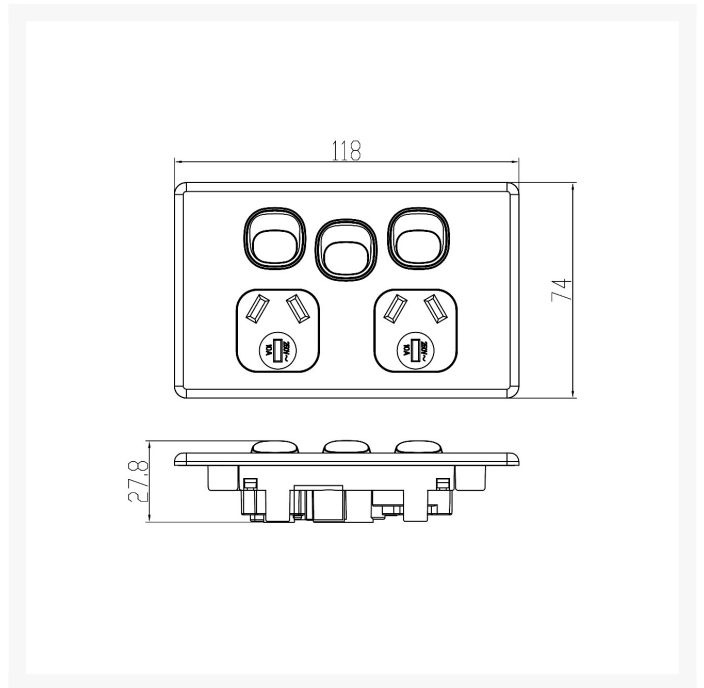

4C | Elegant Double Power Point 250V 10A | Vertical

Product Images

4Cabling | Elegant Double Power Point 250V 10A | Vertical

Looking for a sleek and sophisticated power point to elevate your space? Look no further than our 4Cabling Elegant Double Power Point! Crafted with high-quality polycarbonate material, this vertical power point in timeless white offers both style and durability.

With a plate size of 74 x 118 x 4.2mm and a thickness of 4.2mm, this power point blends seamlessly into any decor. Its 250V 10A supply voltage ensures reliable performance for all your electrical needs.

Installation is a breeze with a mounting center distance of 84mm, and the terminal size accommodates 4 x 2.5mm cables, ensuring a secure and efficient connection. Plus, with certifications from SAA and compliances with AS/NZS 3112 and AS/NZS 3100, you can trust in its safety and reliability.

- **Qty In Pack:** 1
- **Colour:** White
- **Plate Size:** 74 x 118 x 4.2mm
- **Plate Thickness:** 4.2mm
- **Material:** Polycarbonate
- **Orientation:** Vertical
- **Supply Voltage:** 250V 10A
- **Mounting Centre Distance:** 84mm
- **Terminal Size:** 16mm² accommodates 4 x 2.5mm cables
- **Certification:** SAA
- **Compliances:** AS/NZS 3112, AS/NZS 3100