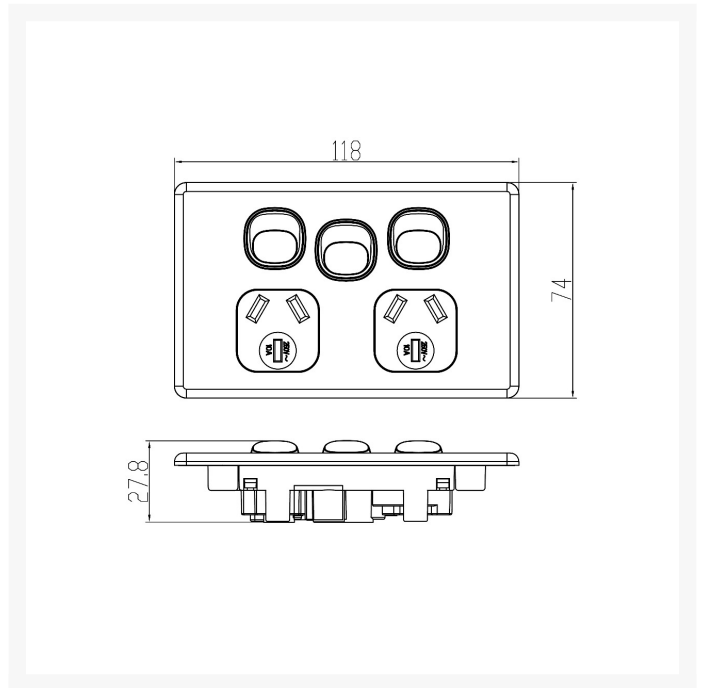

4C | Elegant Double Power Point 250V 10A | Horizontal

Product Images