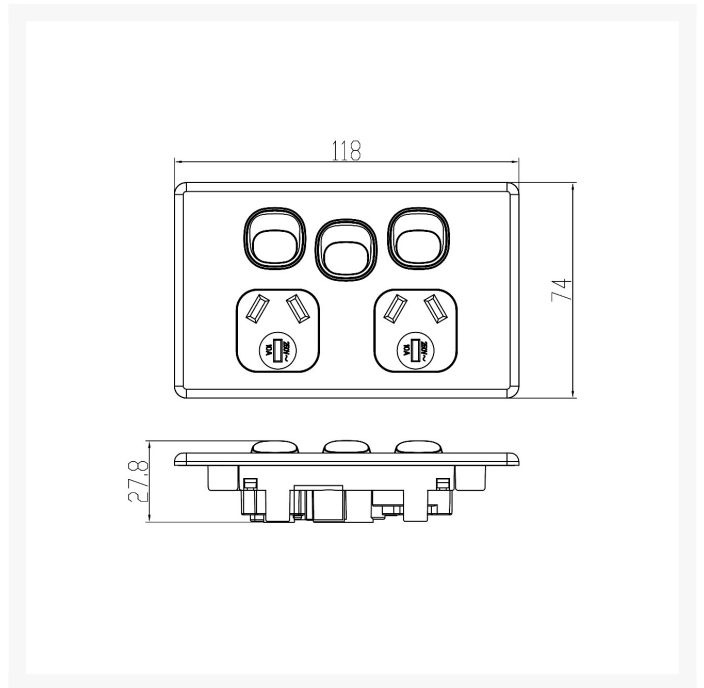

4C | Elegant Single Power Point 250V 15A | Vertical

Product Images

Description

4Cabling | Elegant Single Power Point 250V 15A | Vertical

Looking for a sleek and sophisticated power point to elevate your space? Look no further than our 4Cabling Elegant Single Power Point! Crafted with high-quality polycarbonate material, this vertical power point in timeless white offers both style and durability.

With a plate size of 74 x 118 x 4.2mm and a thickness of 4.2mm, this power point blends seamlessly into any decor. Its 250V 15A supply voltage ensures reliable performance for all your electrical needs.

Installation is a breeze with a mounting center distance of 84mm, and the terminal size accommodates 4 x 2.5mm cables, ensuring a secure and efficient connection. Plus, with certifications from SAA and compliances with AS/NZS 3112 and AS/NZS 3100, you can trust in its safety and reliability.

- **Qty In Pack:** 1
- **Colour:** White
- **Plate Size:** 74 x 118 x 4.2mm
- **Plate Thickness:** 4.2mm
- **Material:** Polycarbonate
- **Orientation:** Vertical
- **Supply Voltage:** 250V 15A
- **Mounting Centre Distance:** 84mm
- **Terminal Size:** 16mm² accommodates 4 x 2.5mm cables
- **Certification:** SAA
- **Compliances:** AS/NZS 3112, AS/NZS 3100